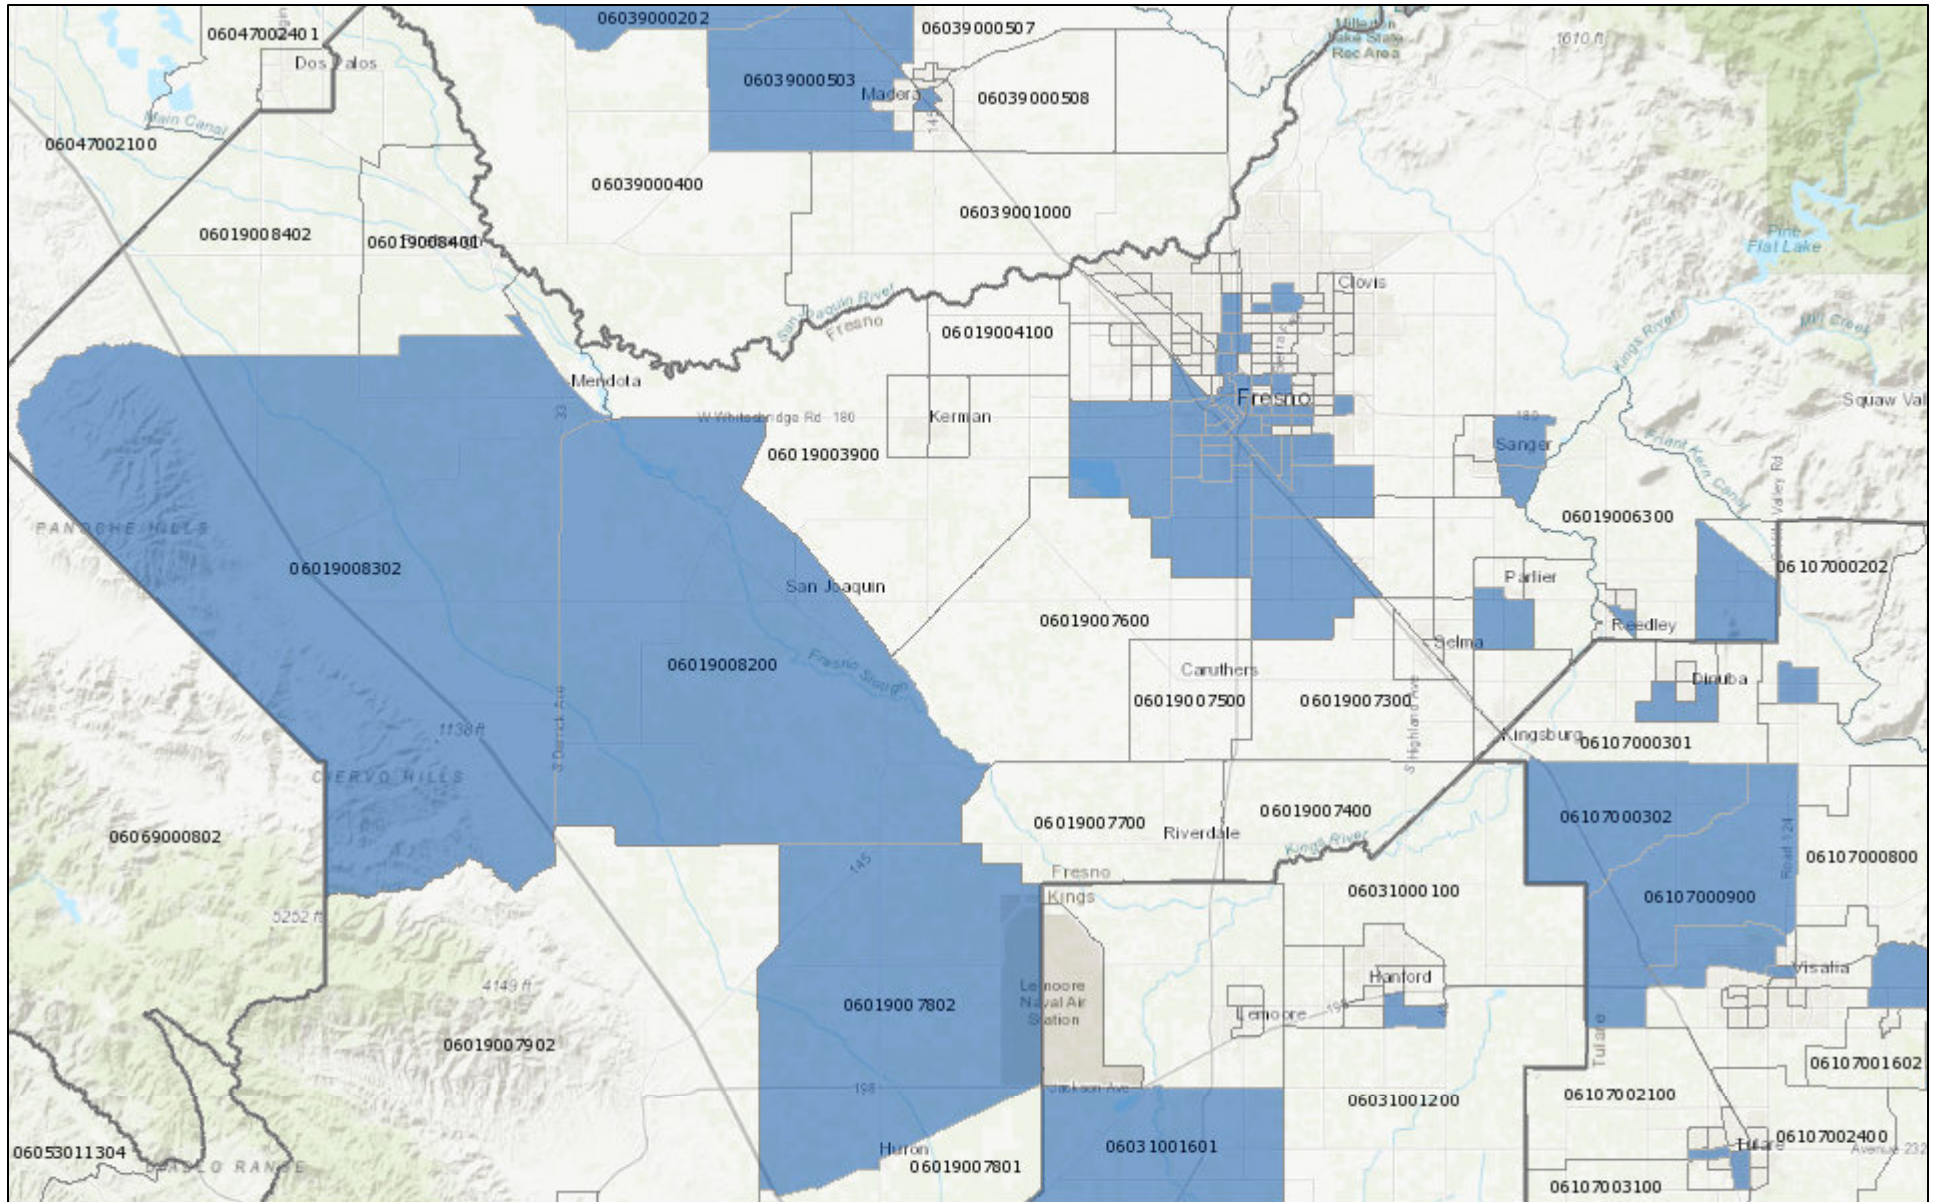

Fresno County Opportunity Zone Map

October 22, 2018 6:53:17 PM

- Designated Opportunity Zone Tracts**
- Opportunity Zone Tracts
 - Census Tracts
 - Counties
- State Census Boundaries

1:749,322

Sources: Esri, HERE, Garmin, Intermap, increment P Corp., GEBCO, USGS, FAO, NPS, NRCAN, GeoBase, IGN, Kadaster NL, Ordnance Survey, Esri