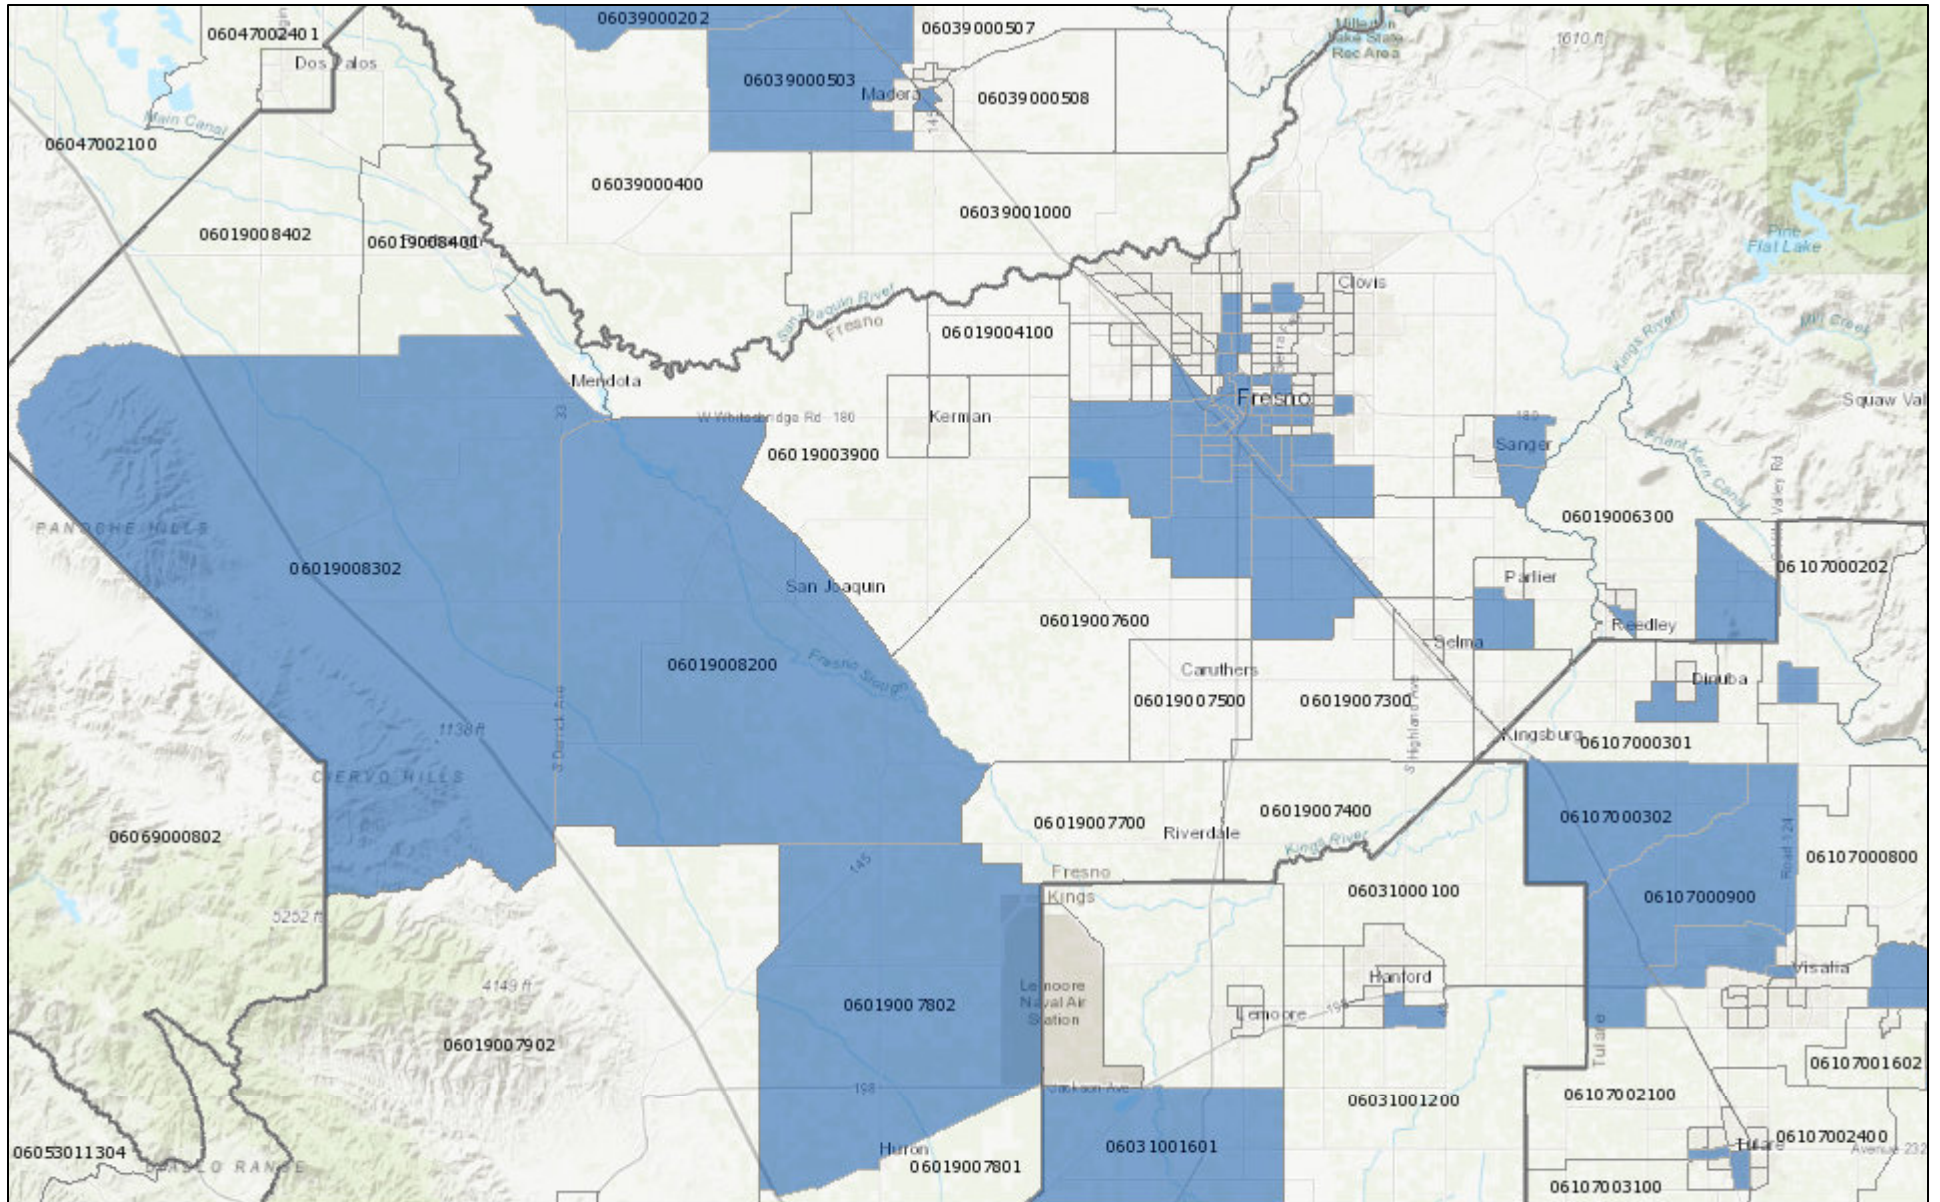

Fresno County Opportunity Zone Map

October 22, 2018 6:53:17 PM

Designated Opportunity Zone Tracts  State Census Boundaries

 Opportunity Zone Tracts

 Census Tracts

 Counties

1:749,322

Sources: Esri, HERE, Garmin, Intermap, increment P Corp., GEBCO, USGS, FAO, NPS, NRCAN, GeoBase, IGN, Kadaster NL, Ordnance Survey, Esri