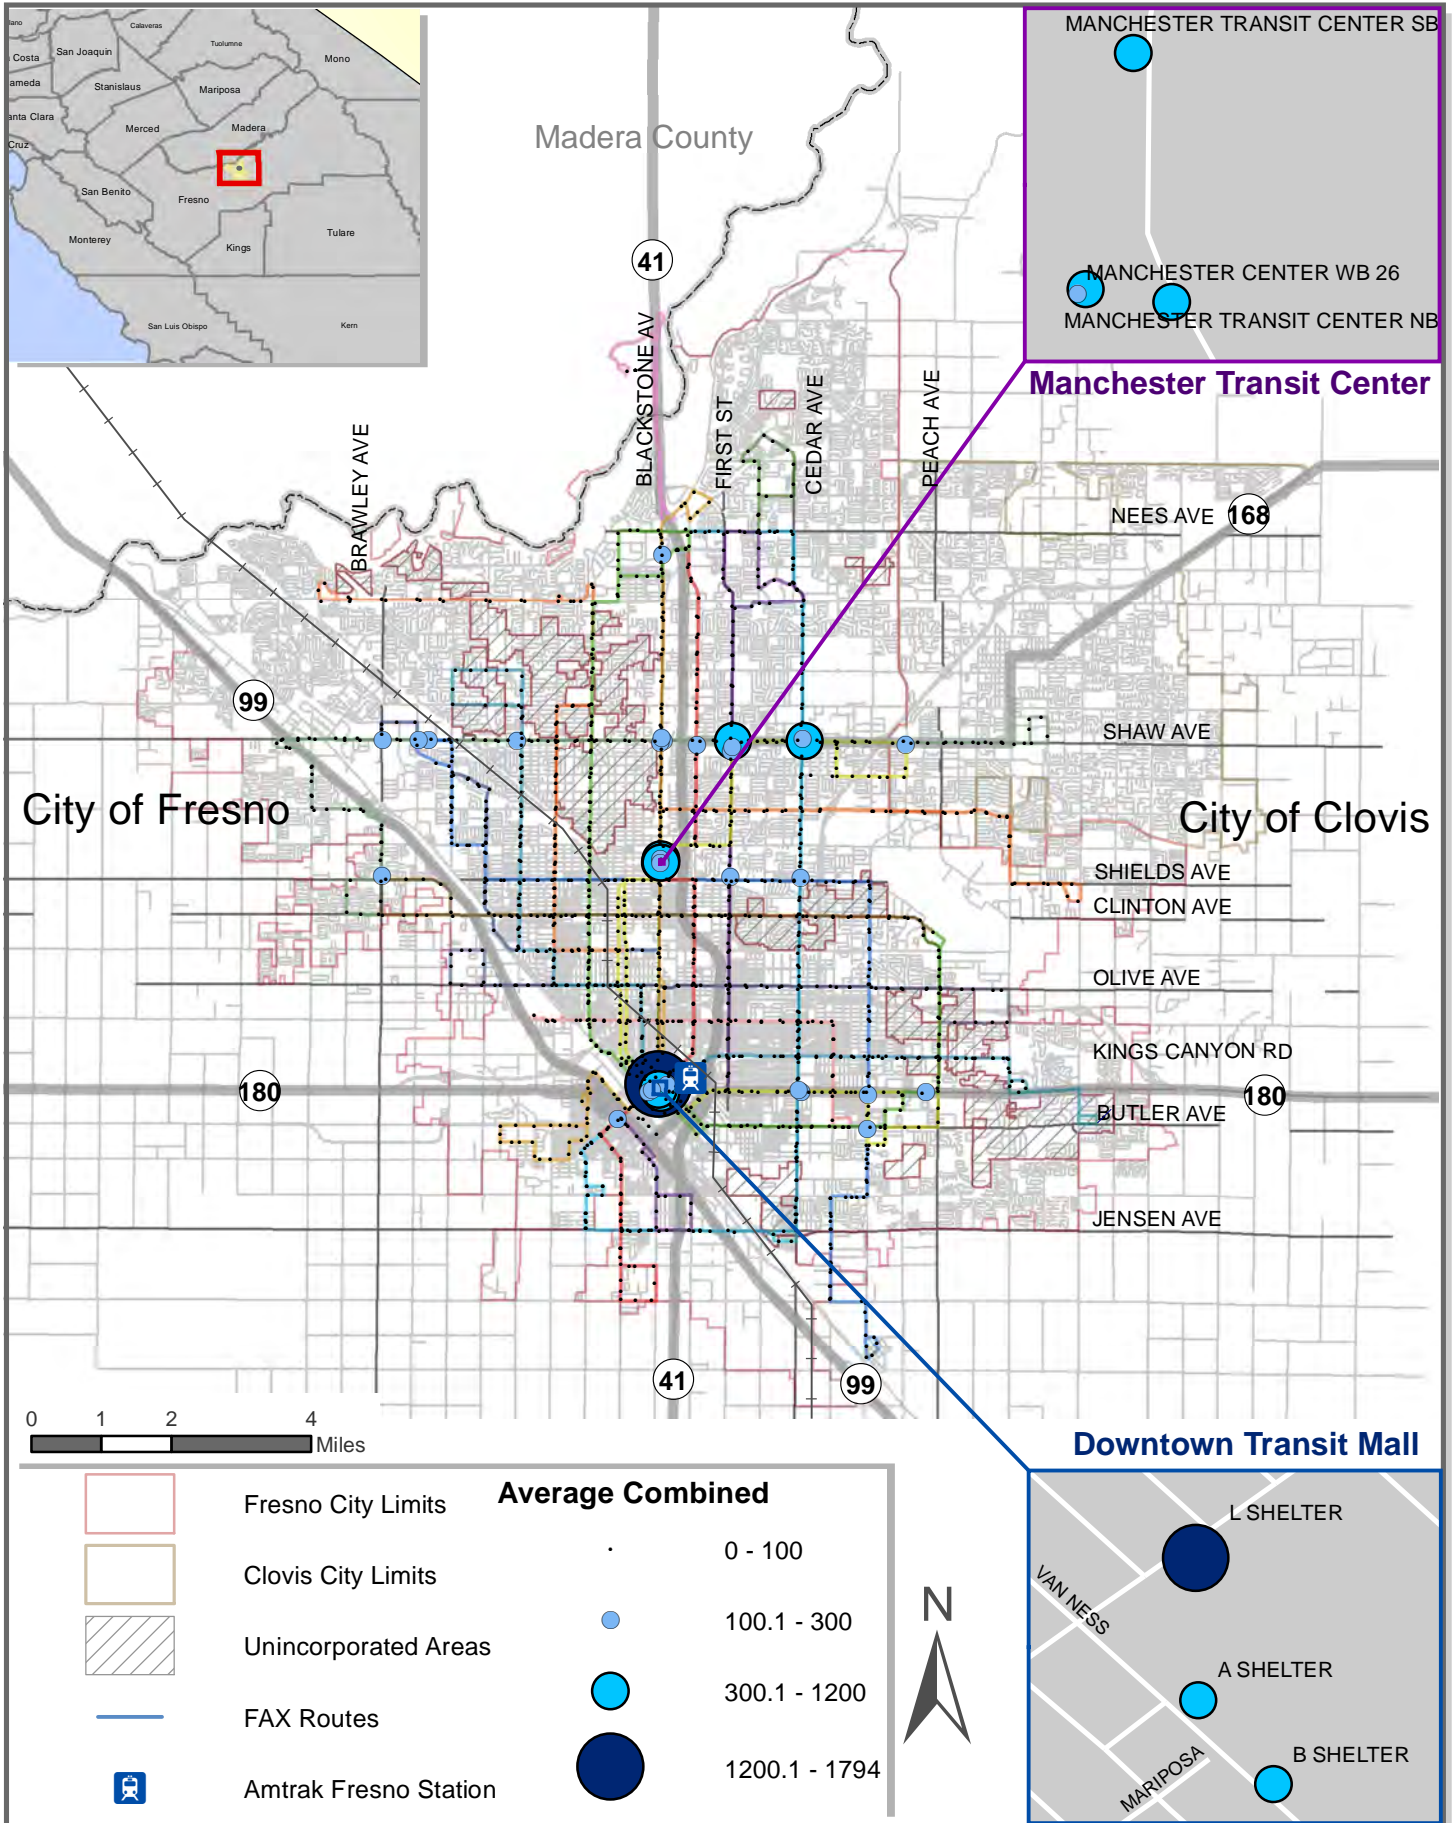

Average Saturday Alightings (offs) ITEM I G 5

Average Saturday Combined Boardings (ons) + Alightings (offs)

ITEM I G 5

Average Sunday Boardings (ons)

ITEM I G 5

Average Sunday Alightings (offs)

ITEM I G 5