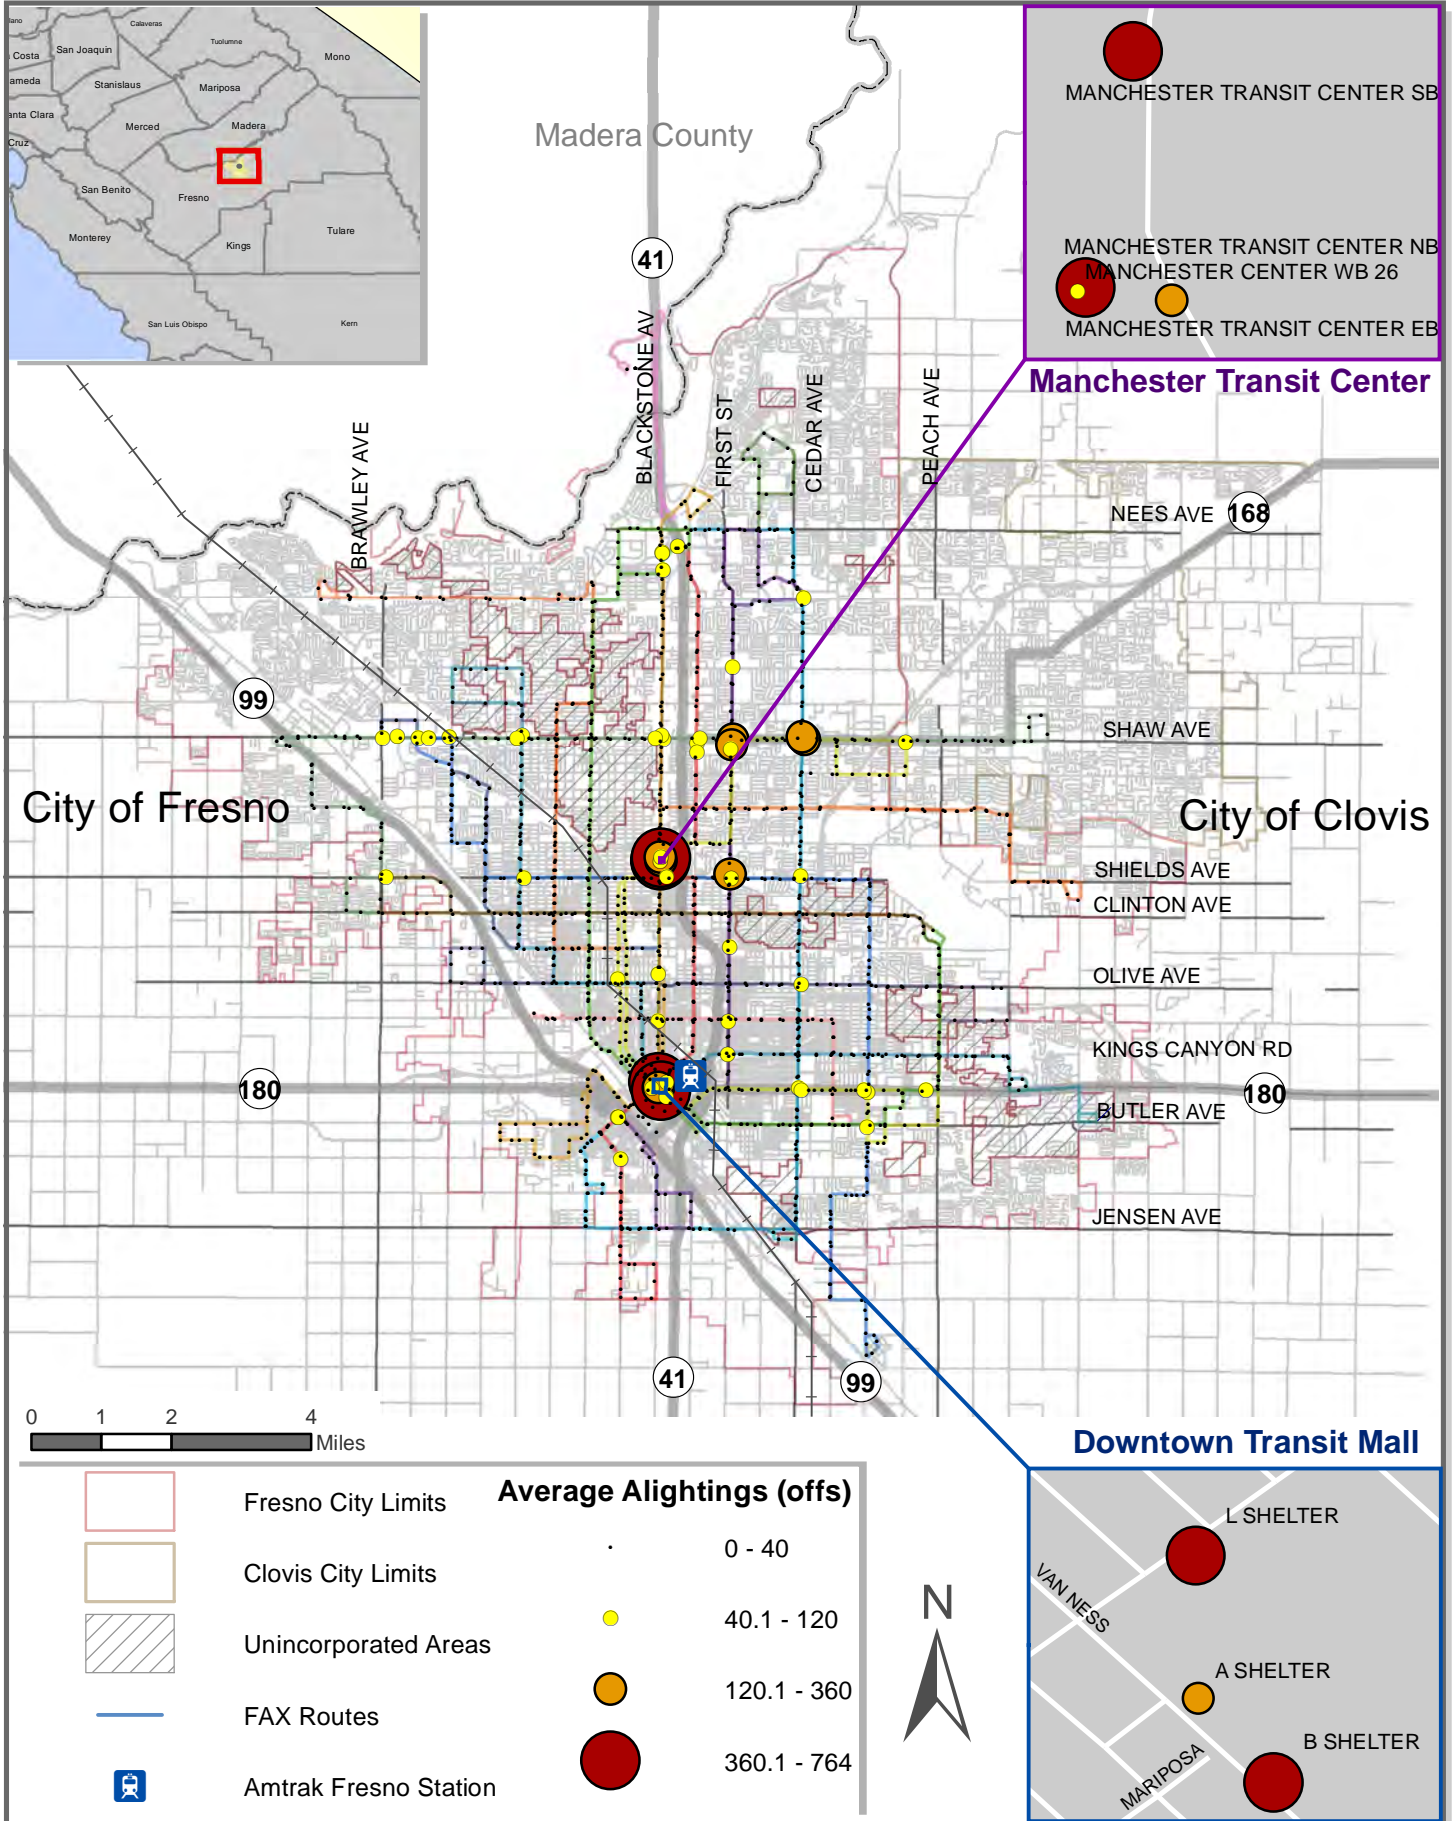

Average Saturday Alightings (offs) ITEM I G 5

Average Saturday Combined Boardings (ons) + Alightings (offs)

ITEM I G 5

Average Sunday Boardings (ons)

ITEM I G 5

Average Sunday Alightings (offs)

ITEM I G 5