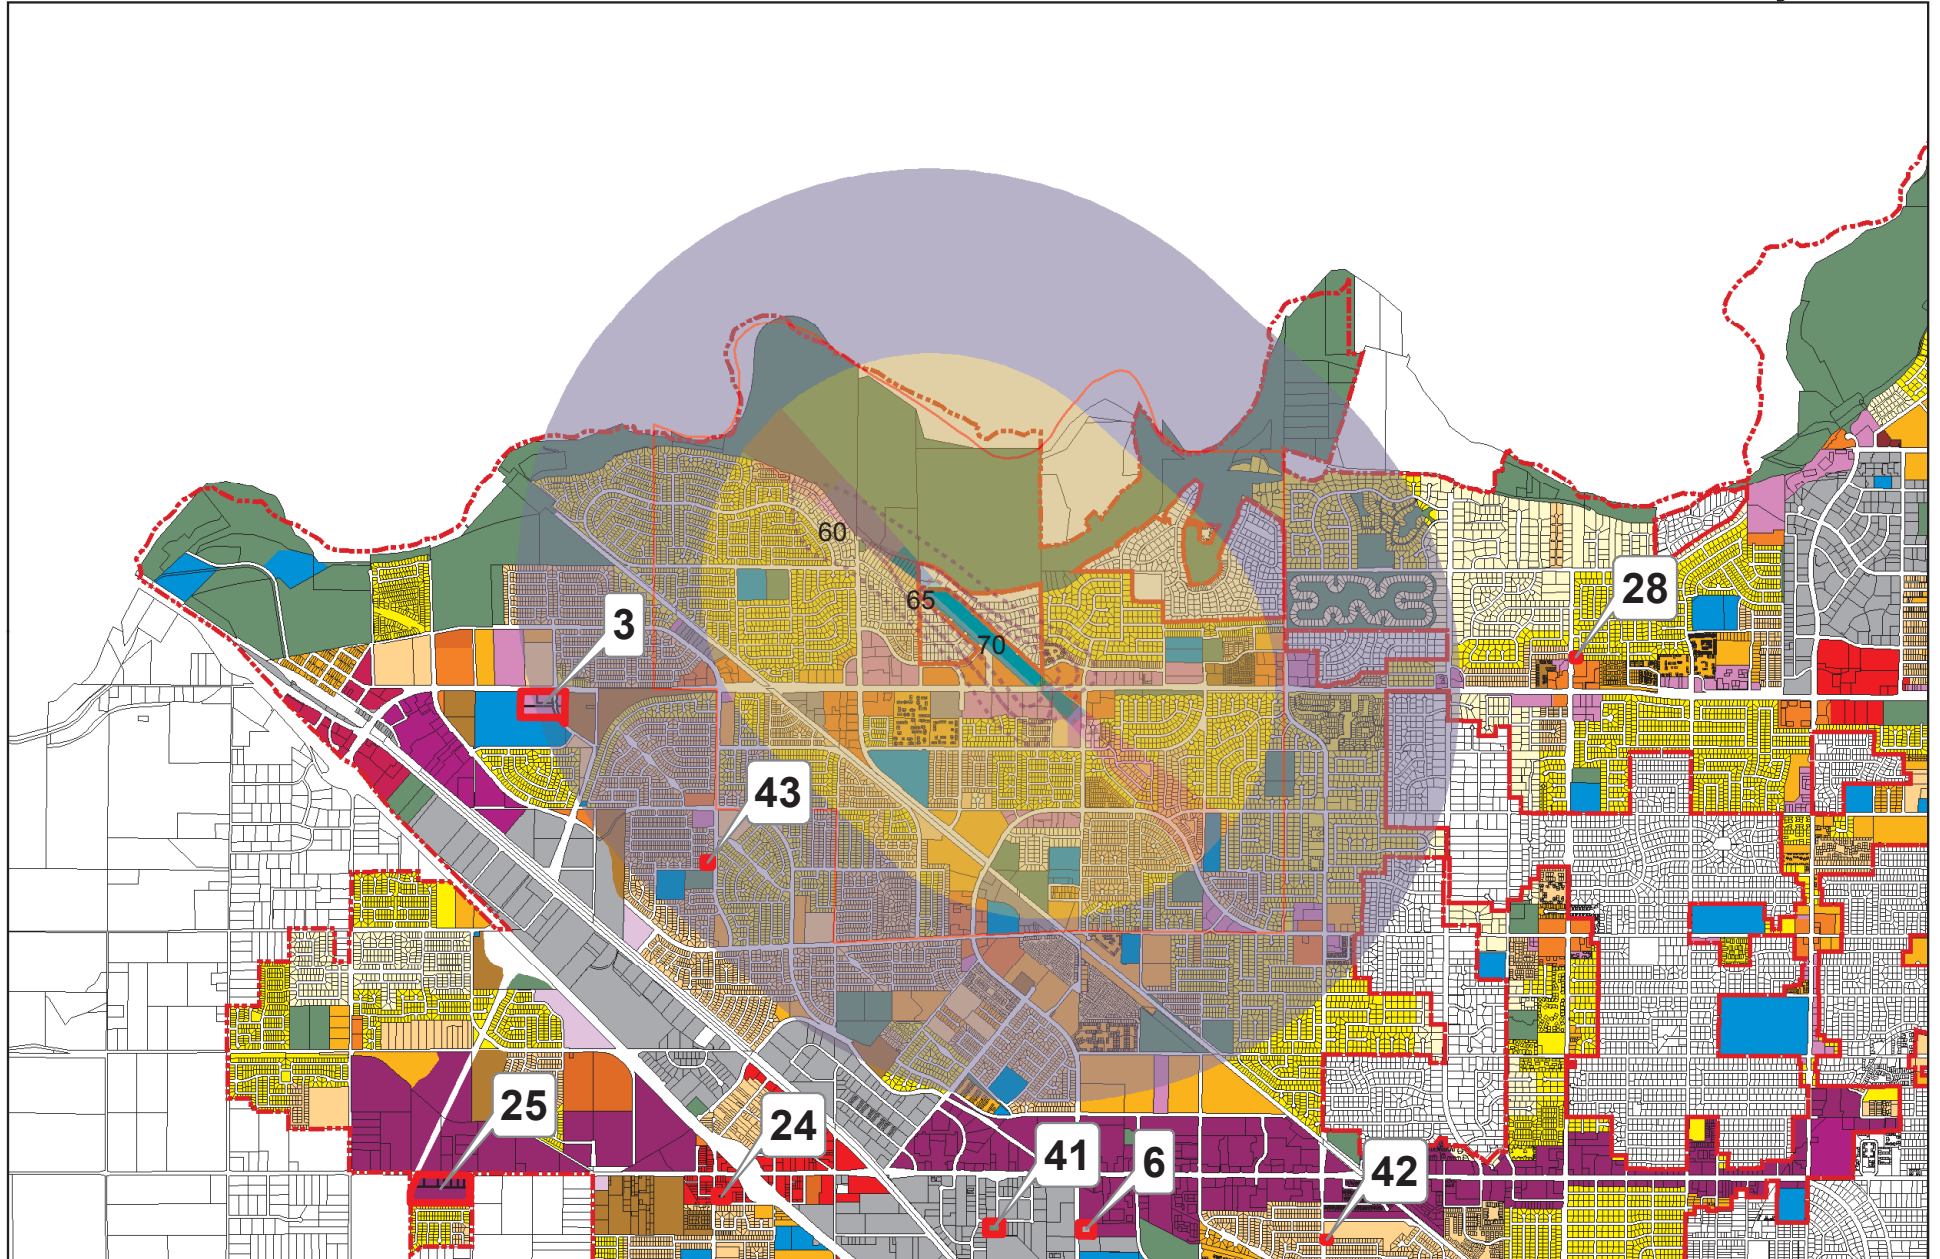

City of Fresno General Plan and Development Code Amendments - July 25, 2016

Chandler

1 inch = 2,500 feet

City of Fresno General Plan and Development Code Amendments - July 25, 2016

Sierra Sky Park

1 inch = 4,167 feet 

City of Fresno General Plan and Development Code Amendments - July 25, 2016

FYI

1 inch = 5,000 feet