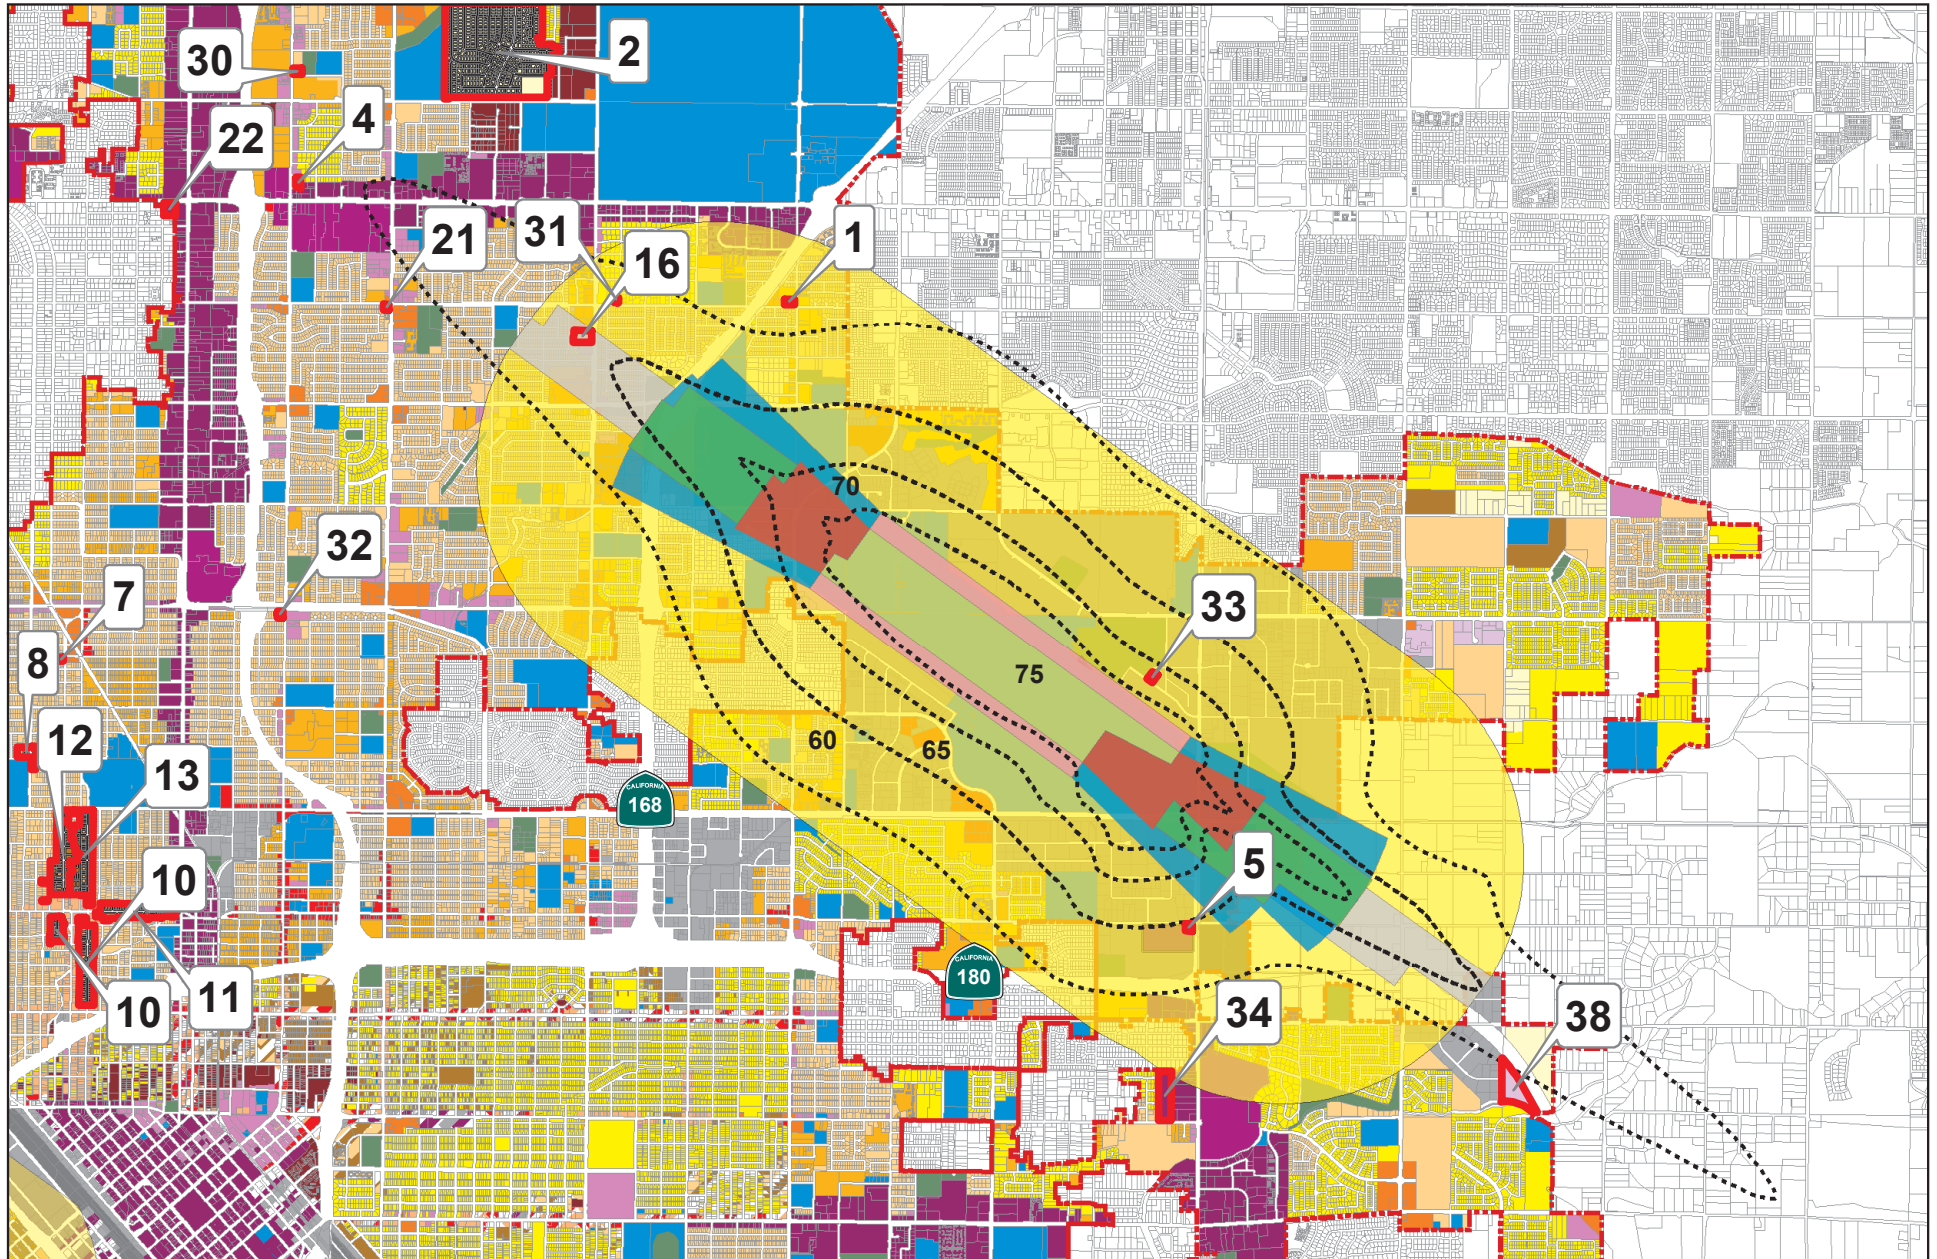

City of Fresno General Plan and Development Code Amendments - July 25, 2016

Chandler

1 inch = 2,500 feet

City of Fresno General Plan and Development Code Amendments - July 25, 2016

Sierra Sky Park

1 inch = 4,167 feet 

City of Fresno General Plan and Development Code Amendments - July 25, 2016

FYI

1 inch = 5,000 feet