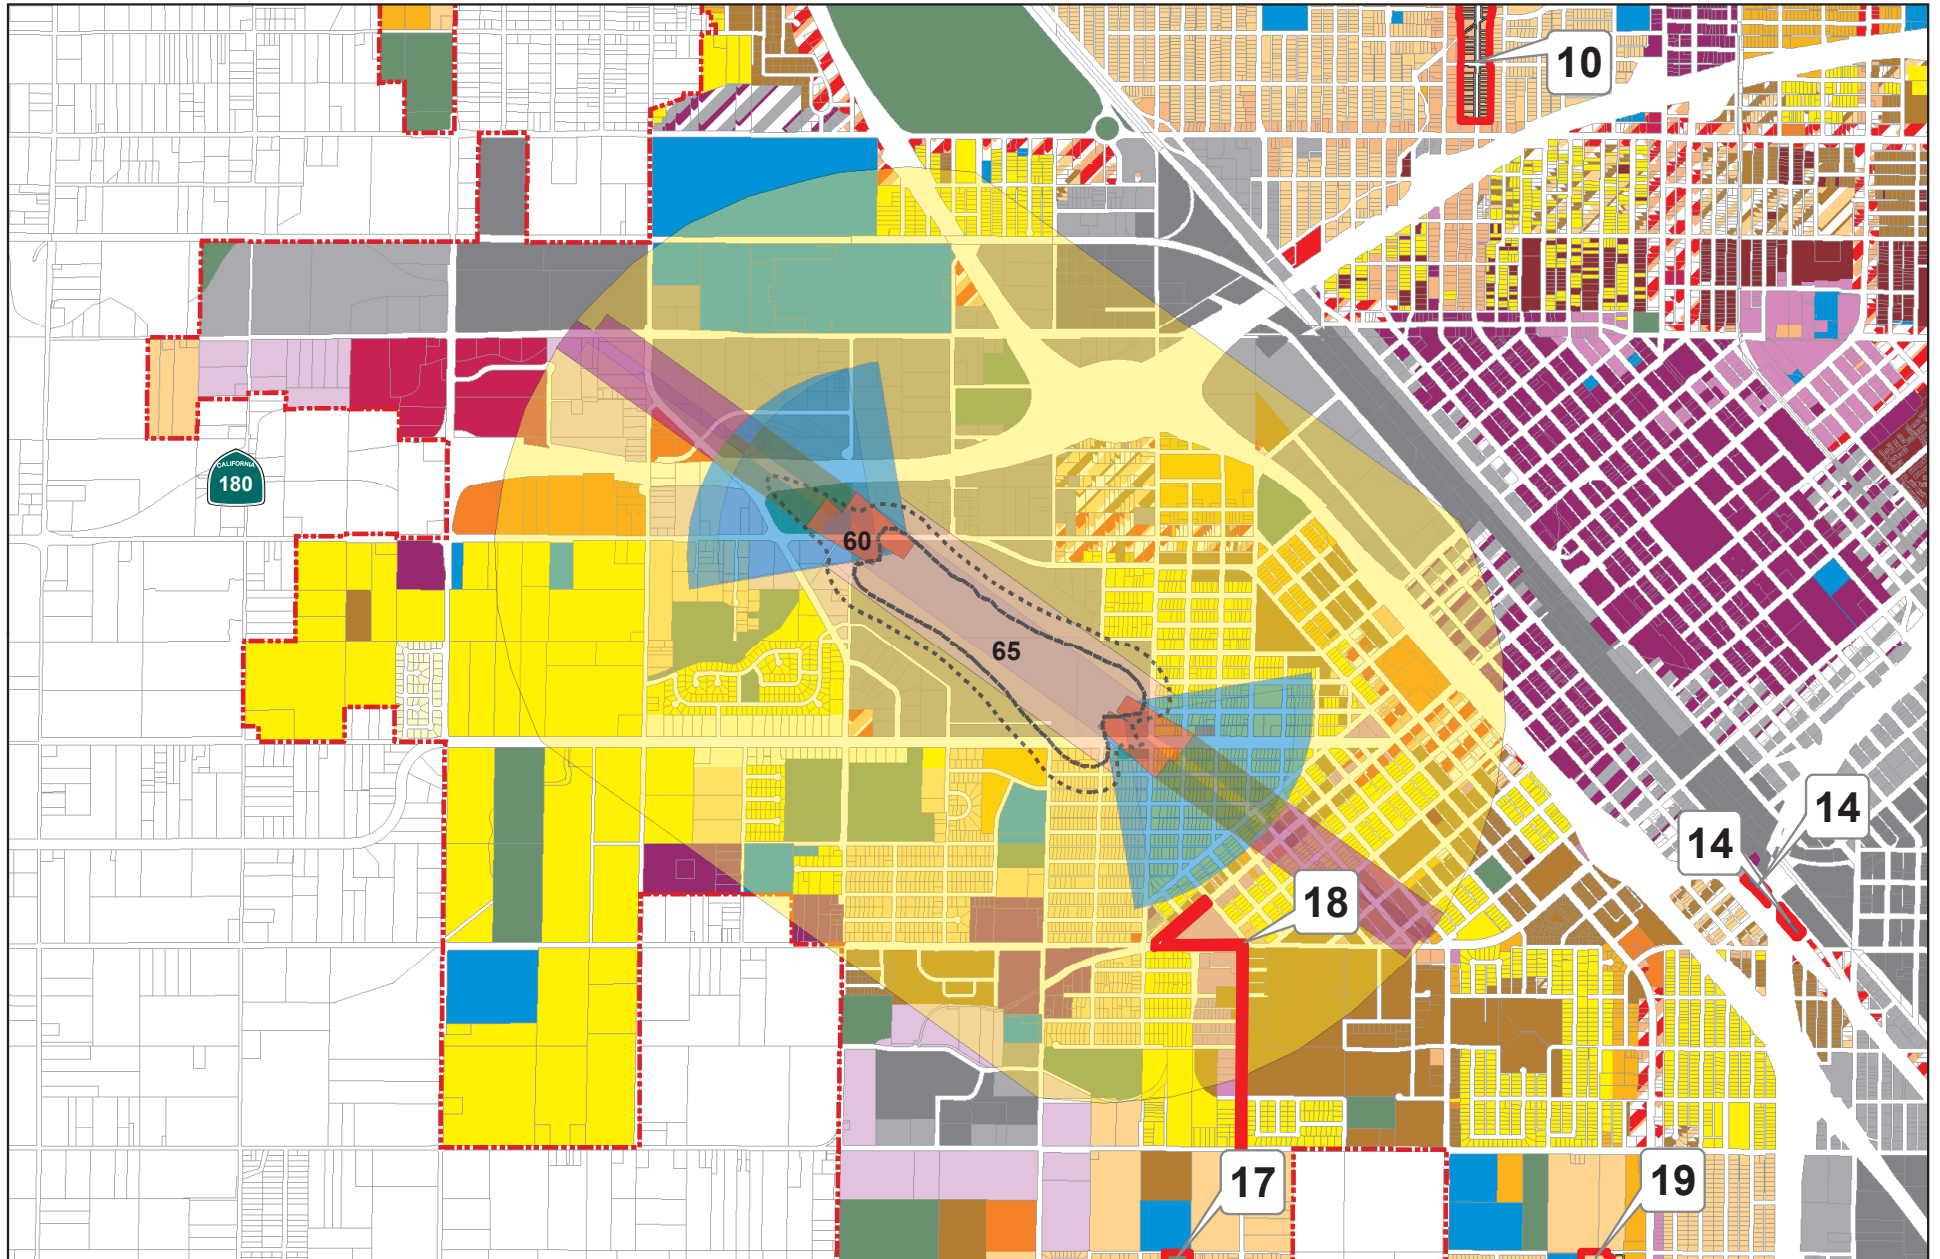

City of Fresno General Plan and Development Code Amendments - July 25, 2016

Chandler

1 inch = 2,500 feet

City of Fresno General Plan and Development Code Amendments - July 25, 2016

Sierra Sky Park

1 inch = 4,167 feet 

City of Fresno General Plan and Development Code Amendments - July 25, 2016

FYI

1 inch = 5,000 feet