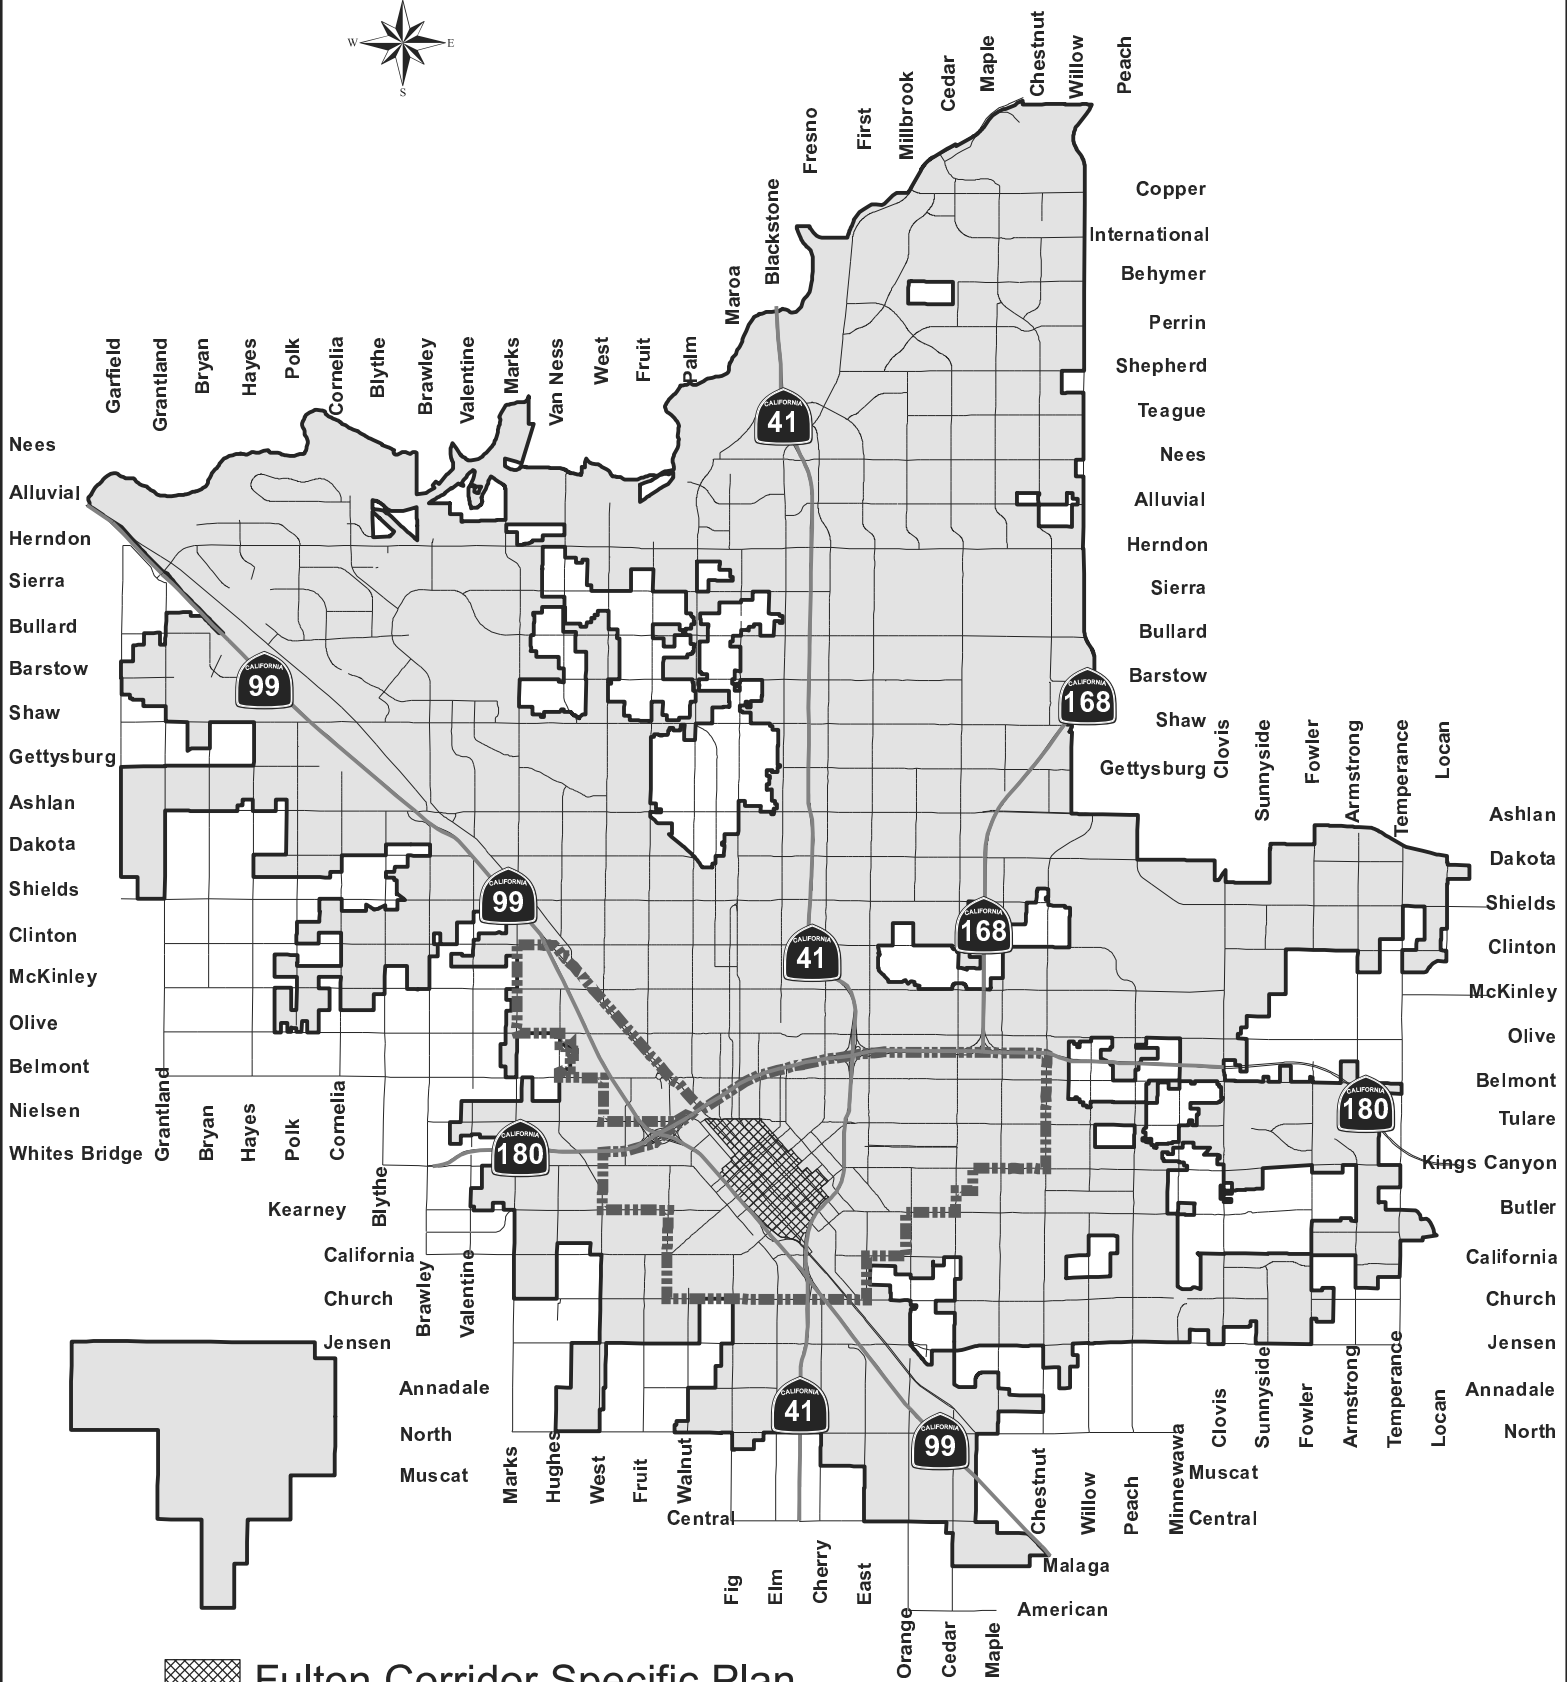

Project Location Map

Fulton Corridor Specific Plan

Downtown Neighborhoods Community Plan

City Limits