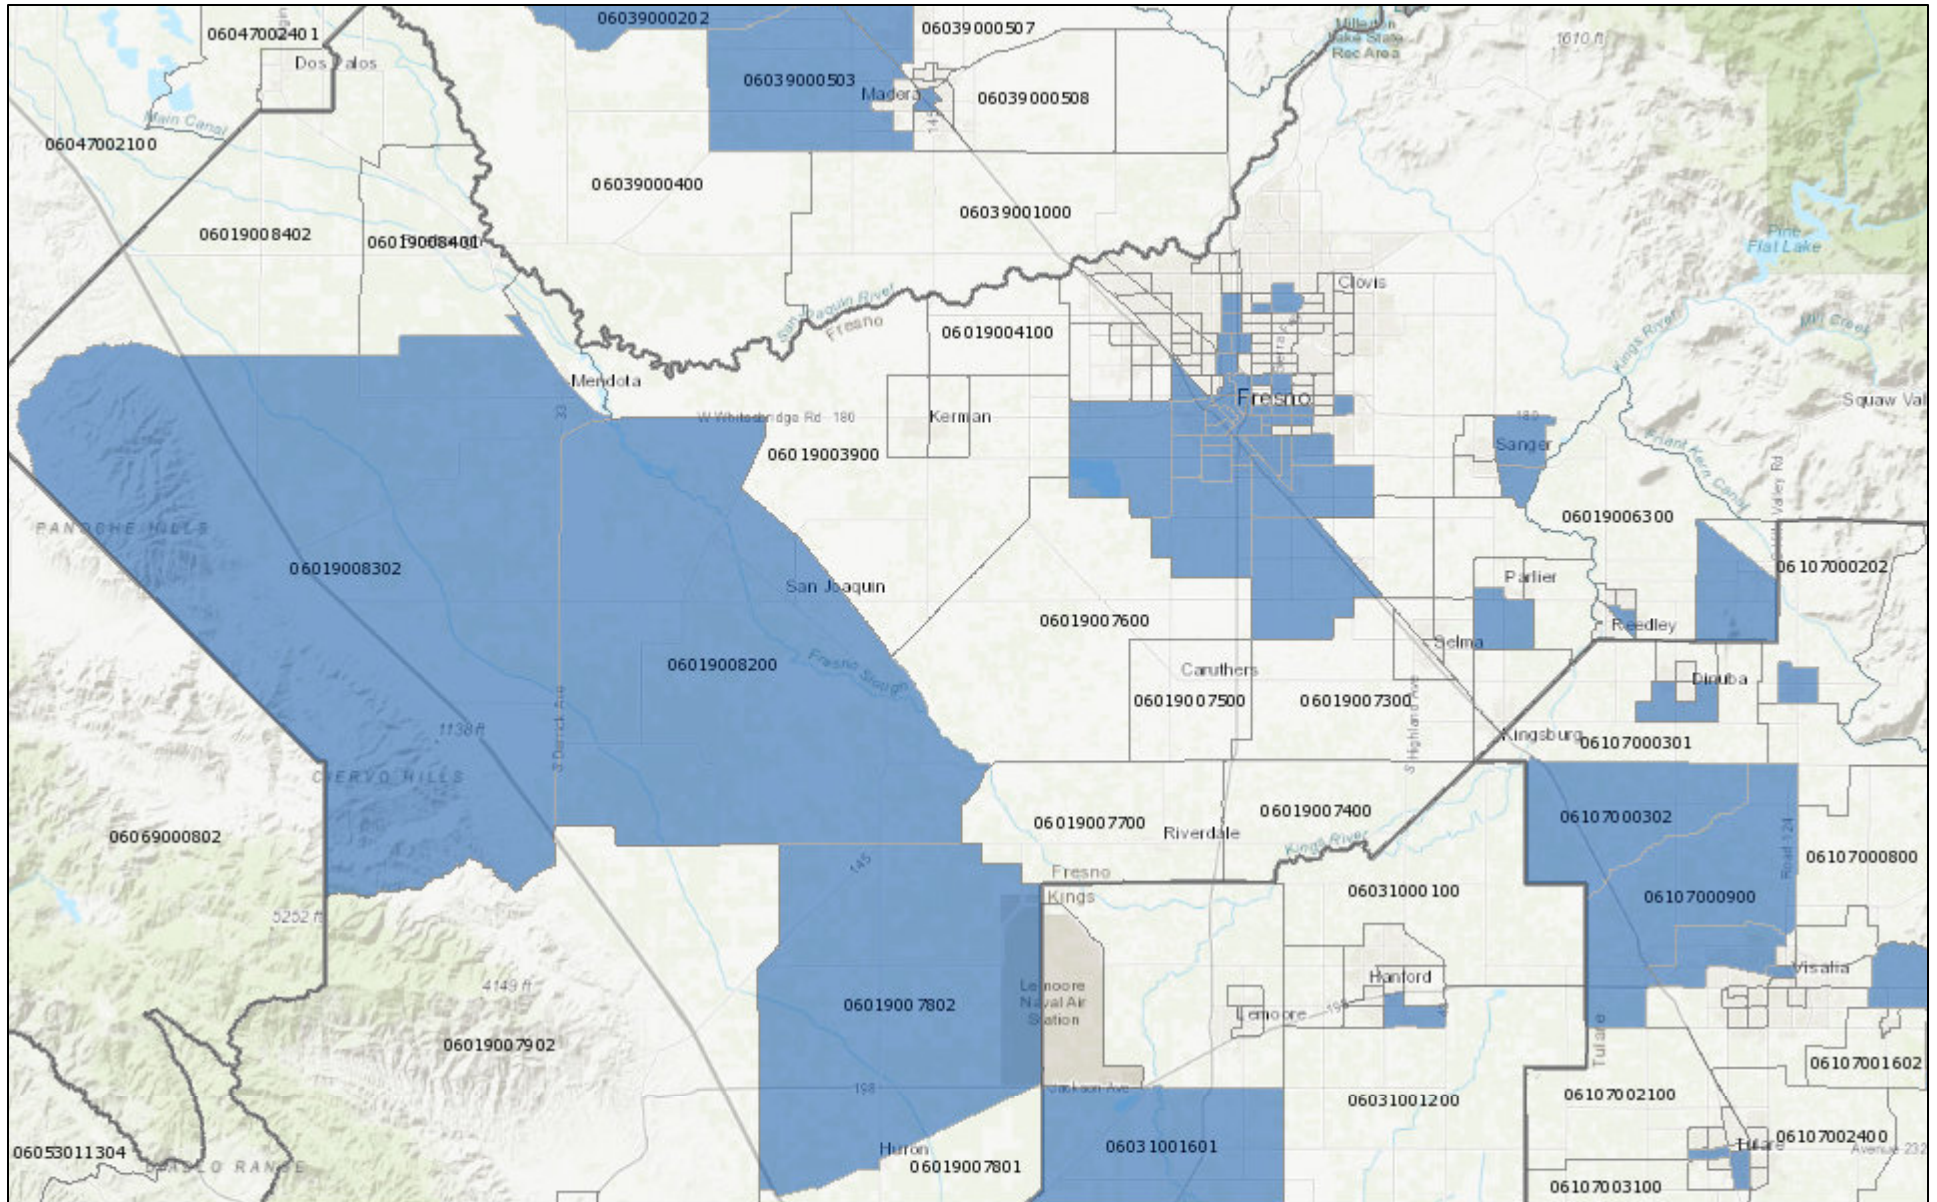

# Fresno County Opportunity Zone Map

October 22, 2018 6:53:17 PM

Designated Opportunity Zone Tracts

State Census Boundaries

Opportunity Zone Tracts

Census Tracts

Counties

1:749,322

Sources: Esri, HERE, Garmin, Intermap, increment P Corp., GEBCO, USGS, FAO, NPS, NRCAN, GeoBase, IGN, Kadaster NL, Ordnance Survey, Esri