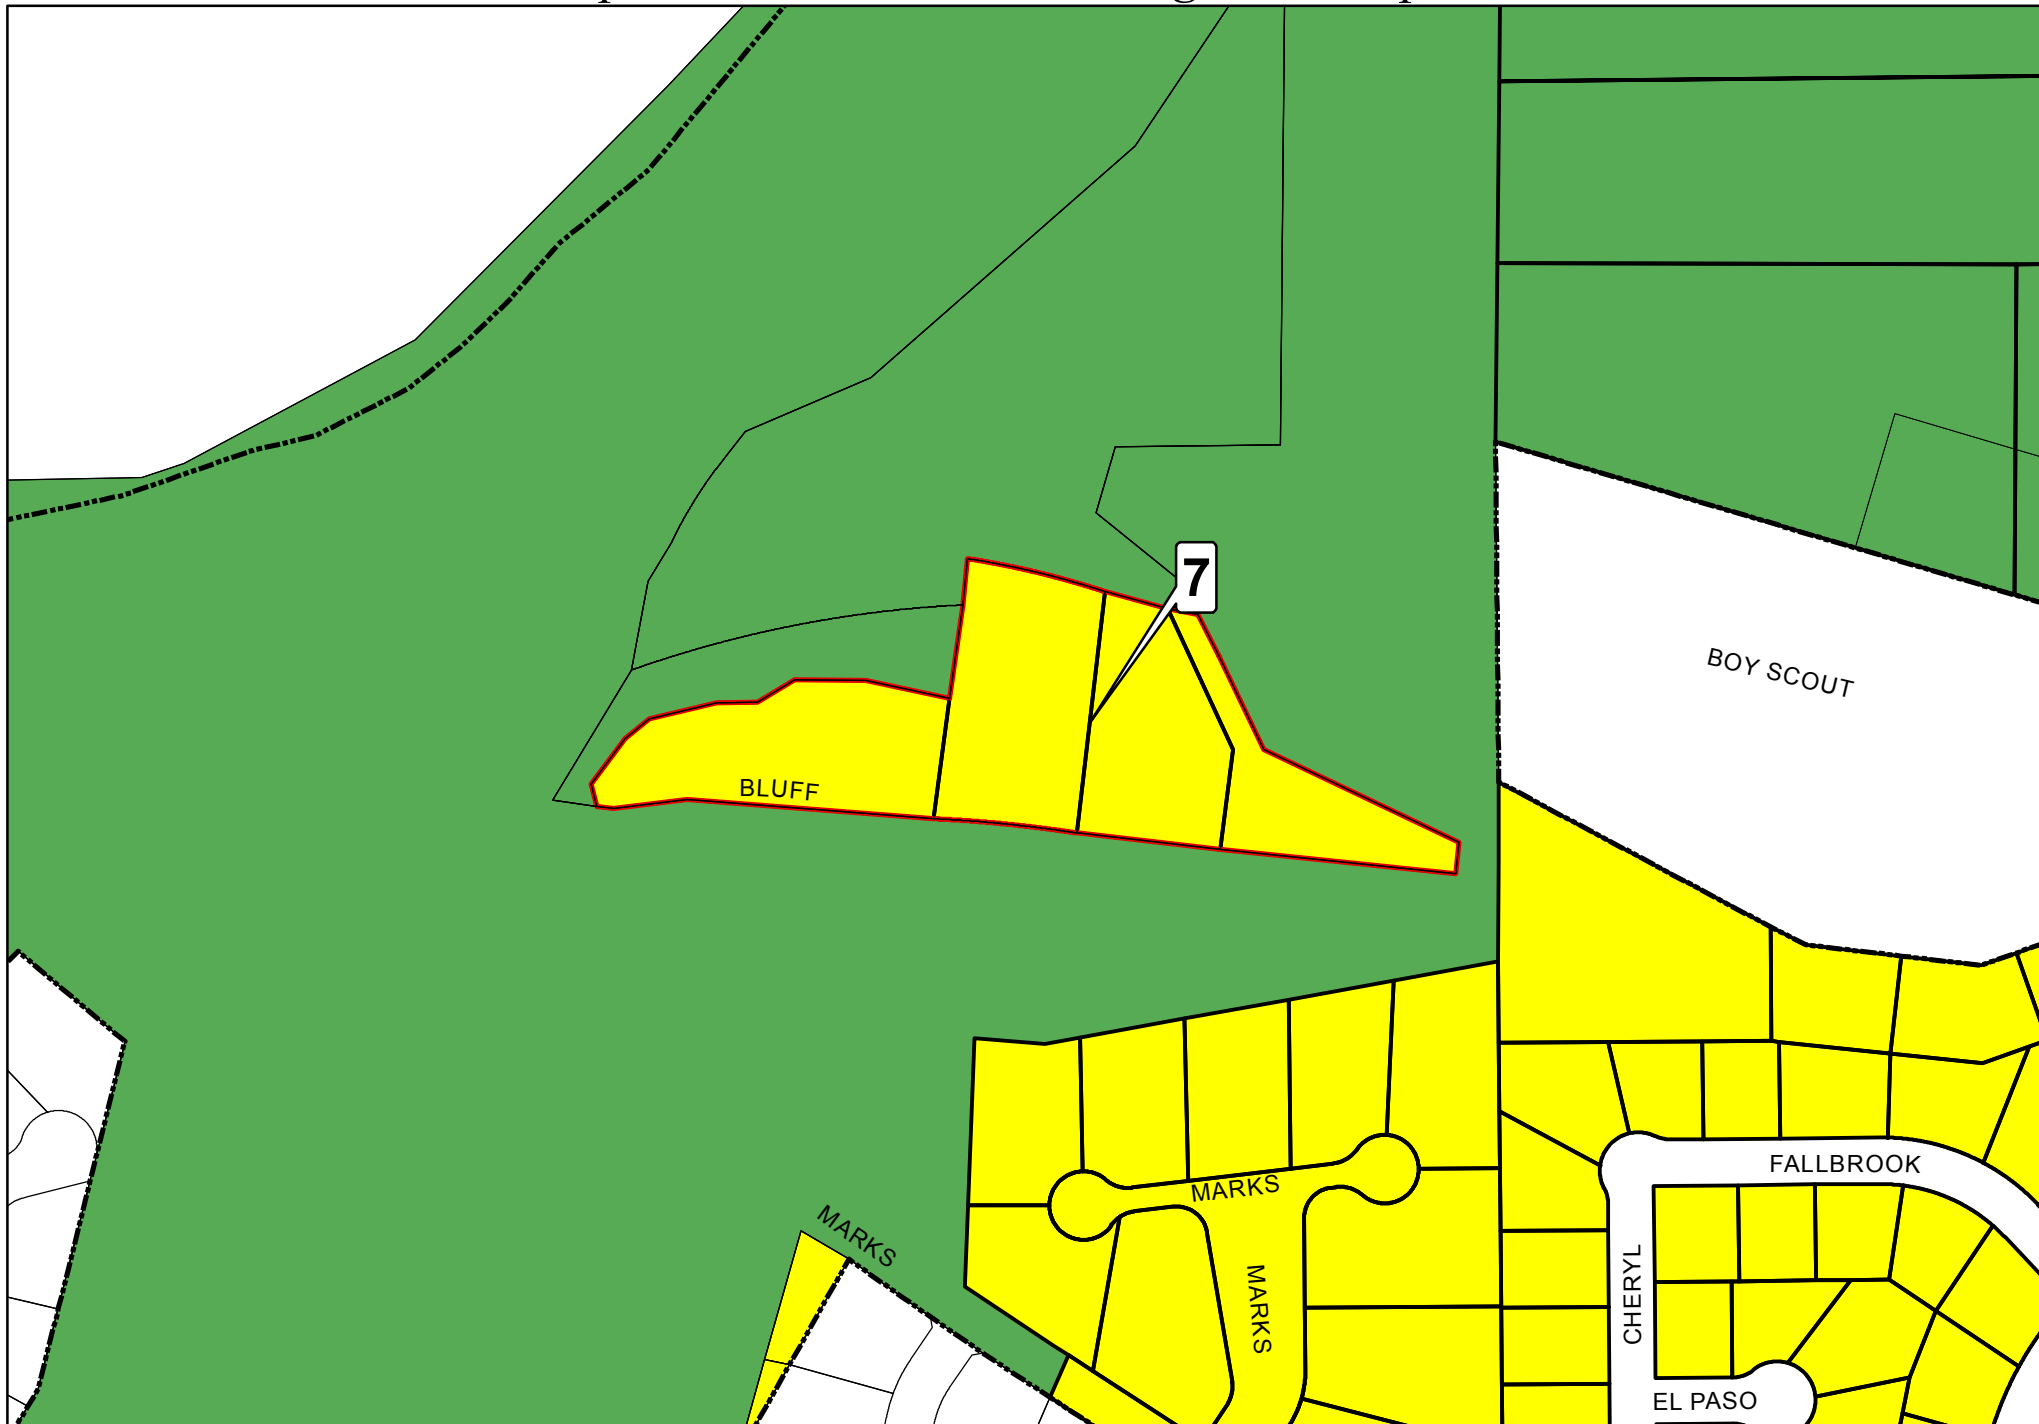

Proposed General Plan Amendment and Rezone Change Requests

Development and Resource Management Department