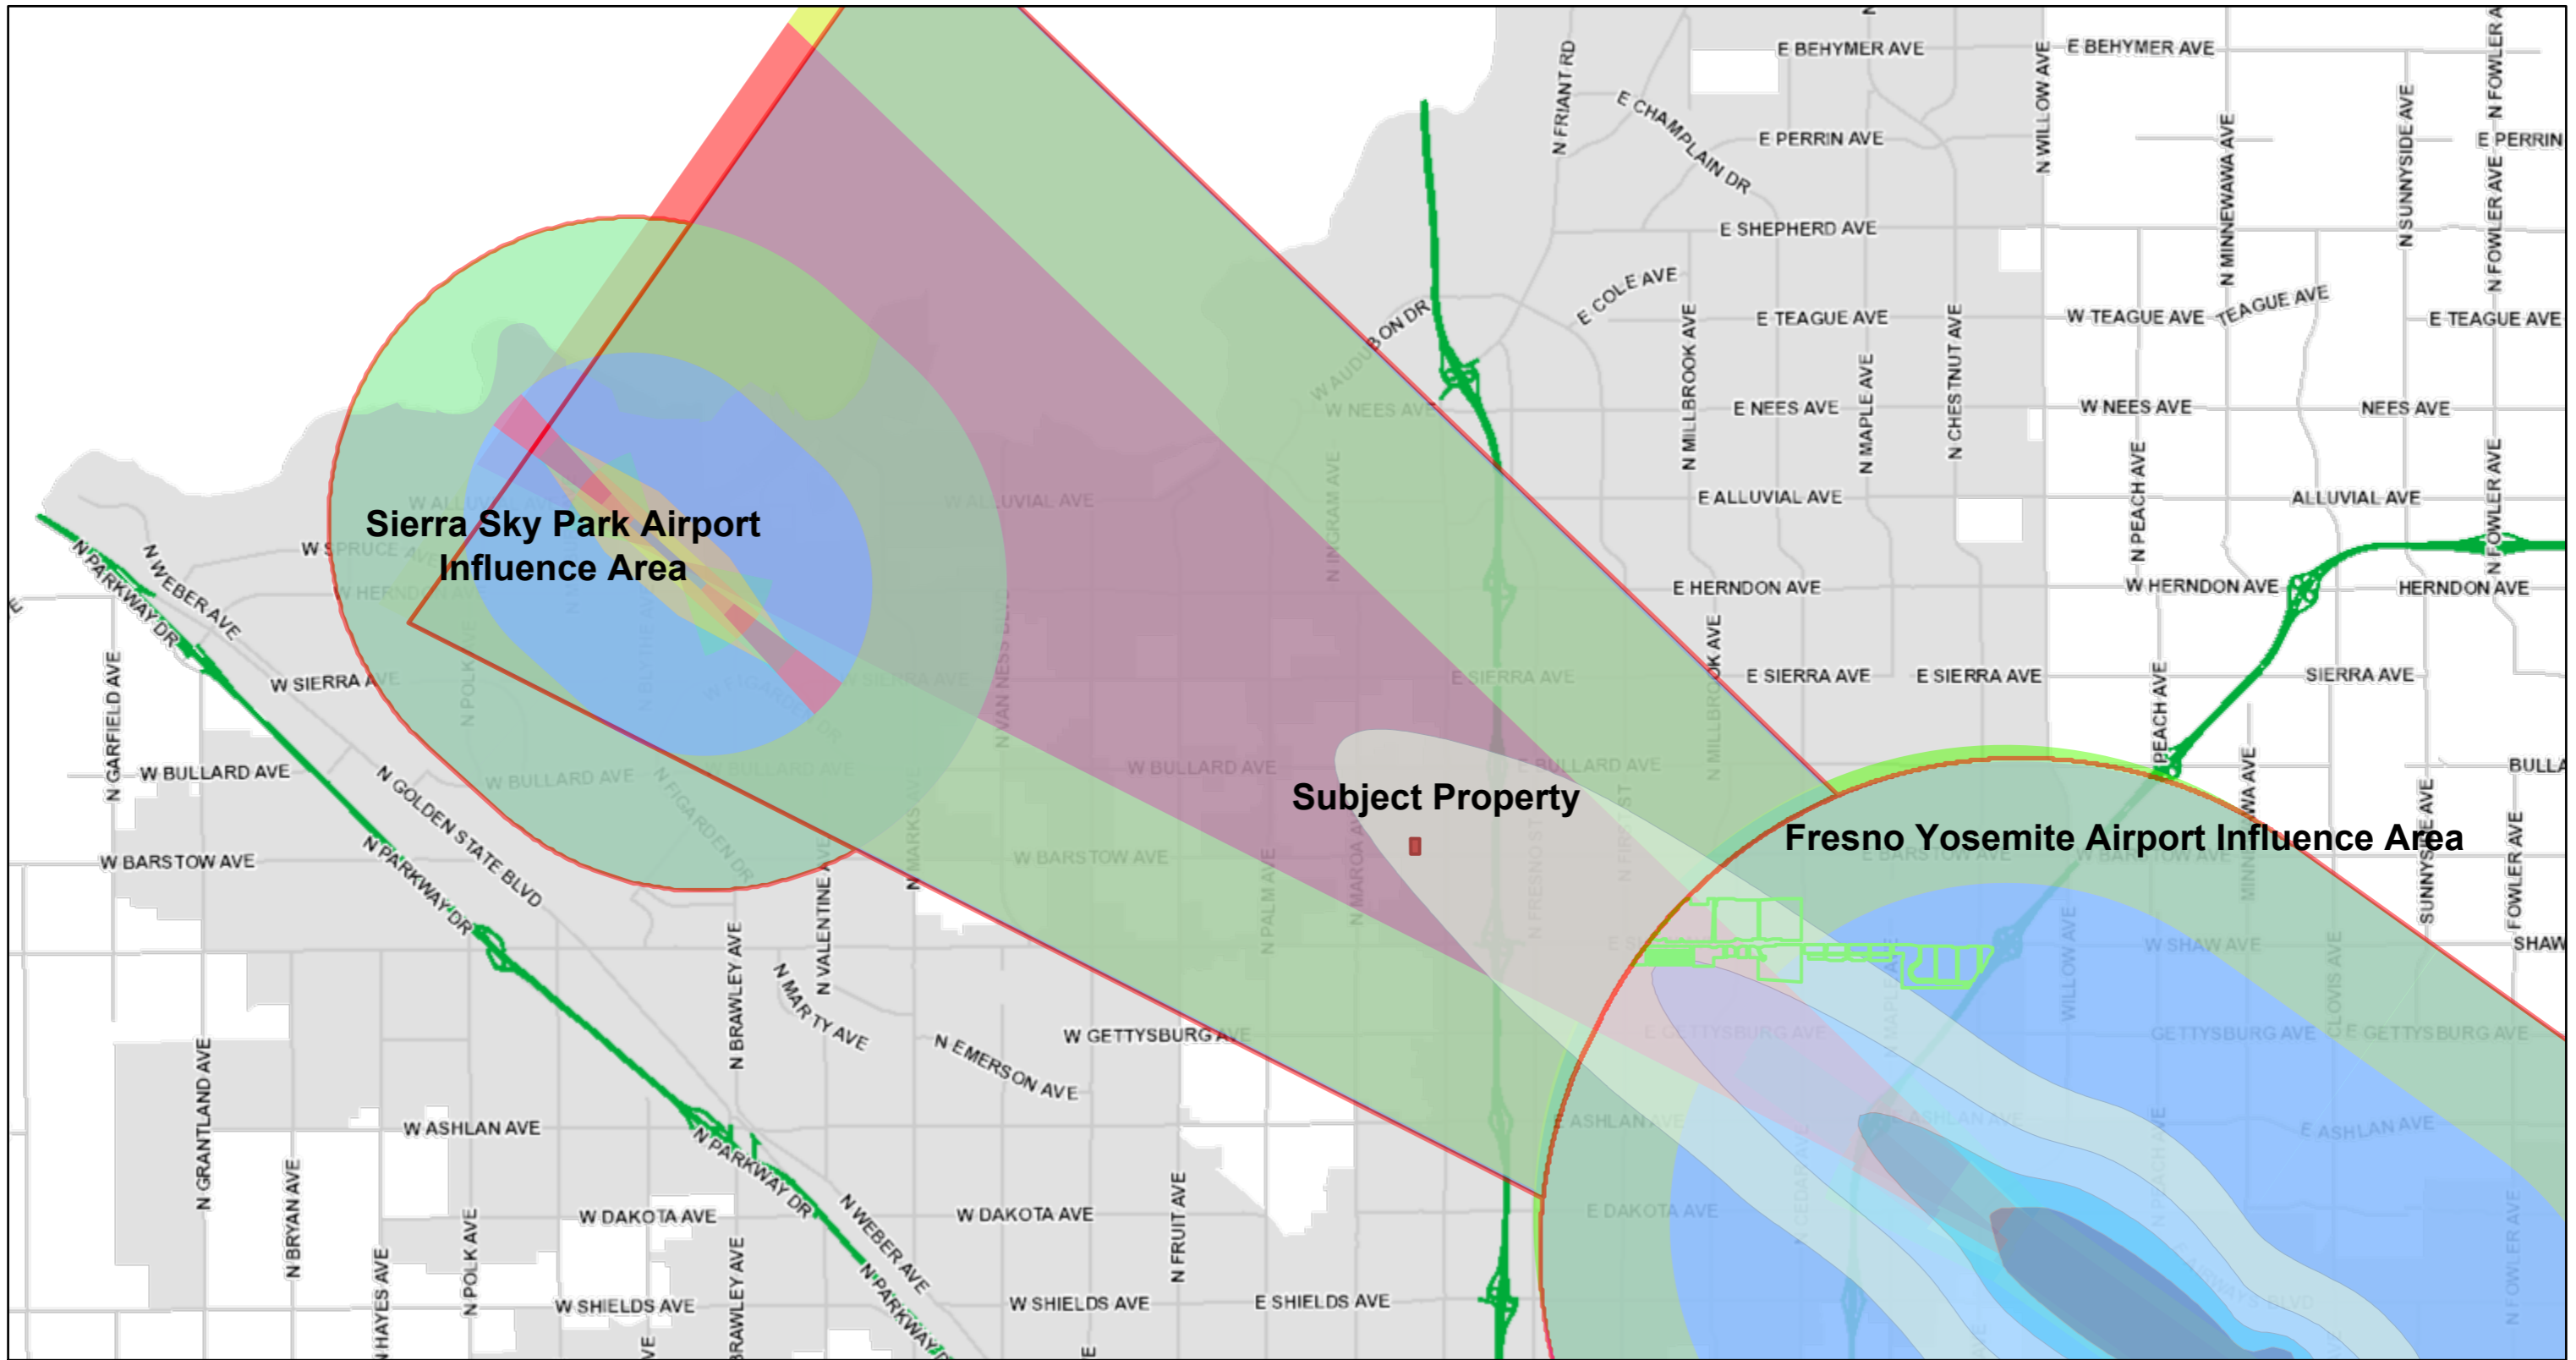

City of Fresno P19-02254

6/18/2019 4:40:45 PM

1:72,224

City of Fresno P19-02254

SCALE 1 : 8,212

X - Subject Property