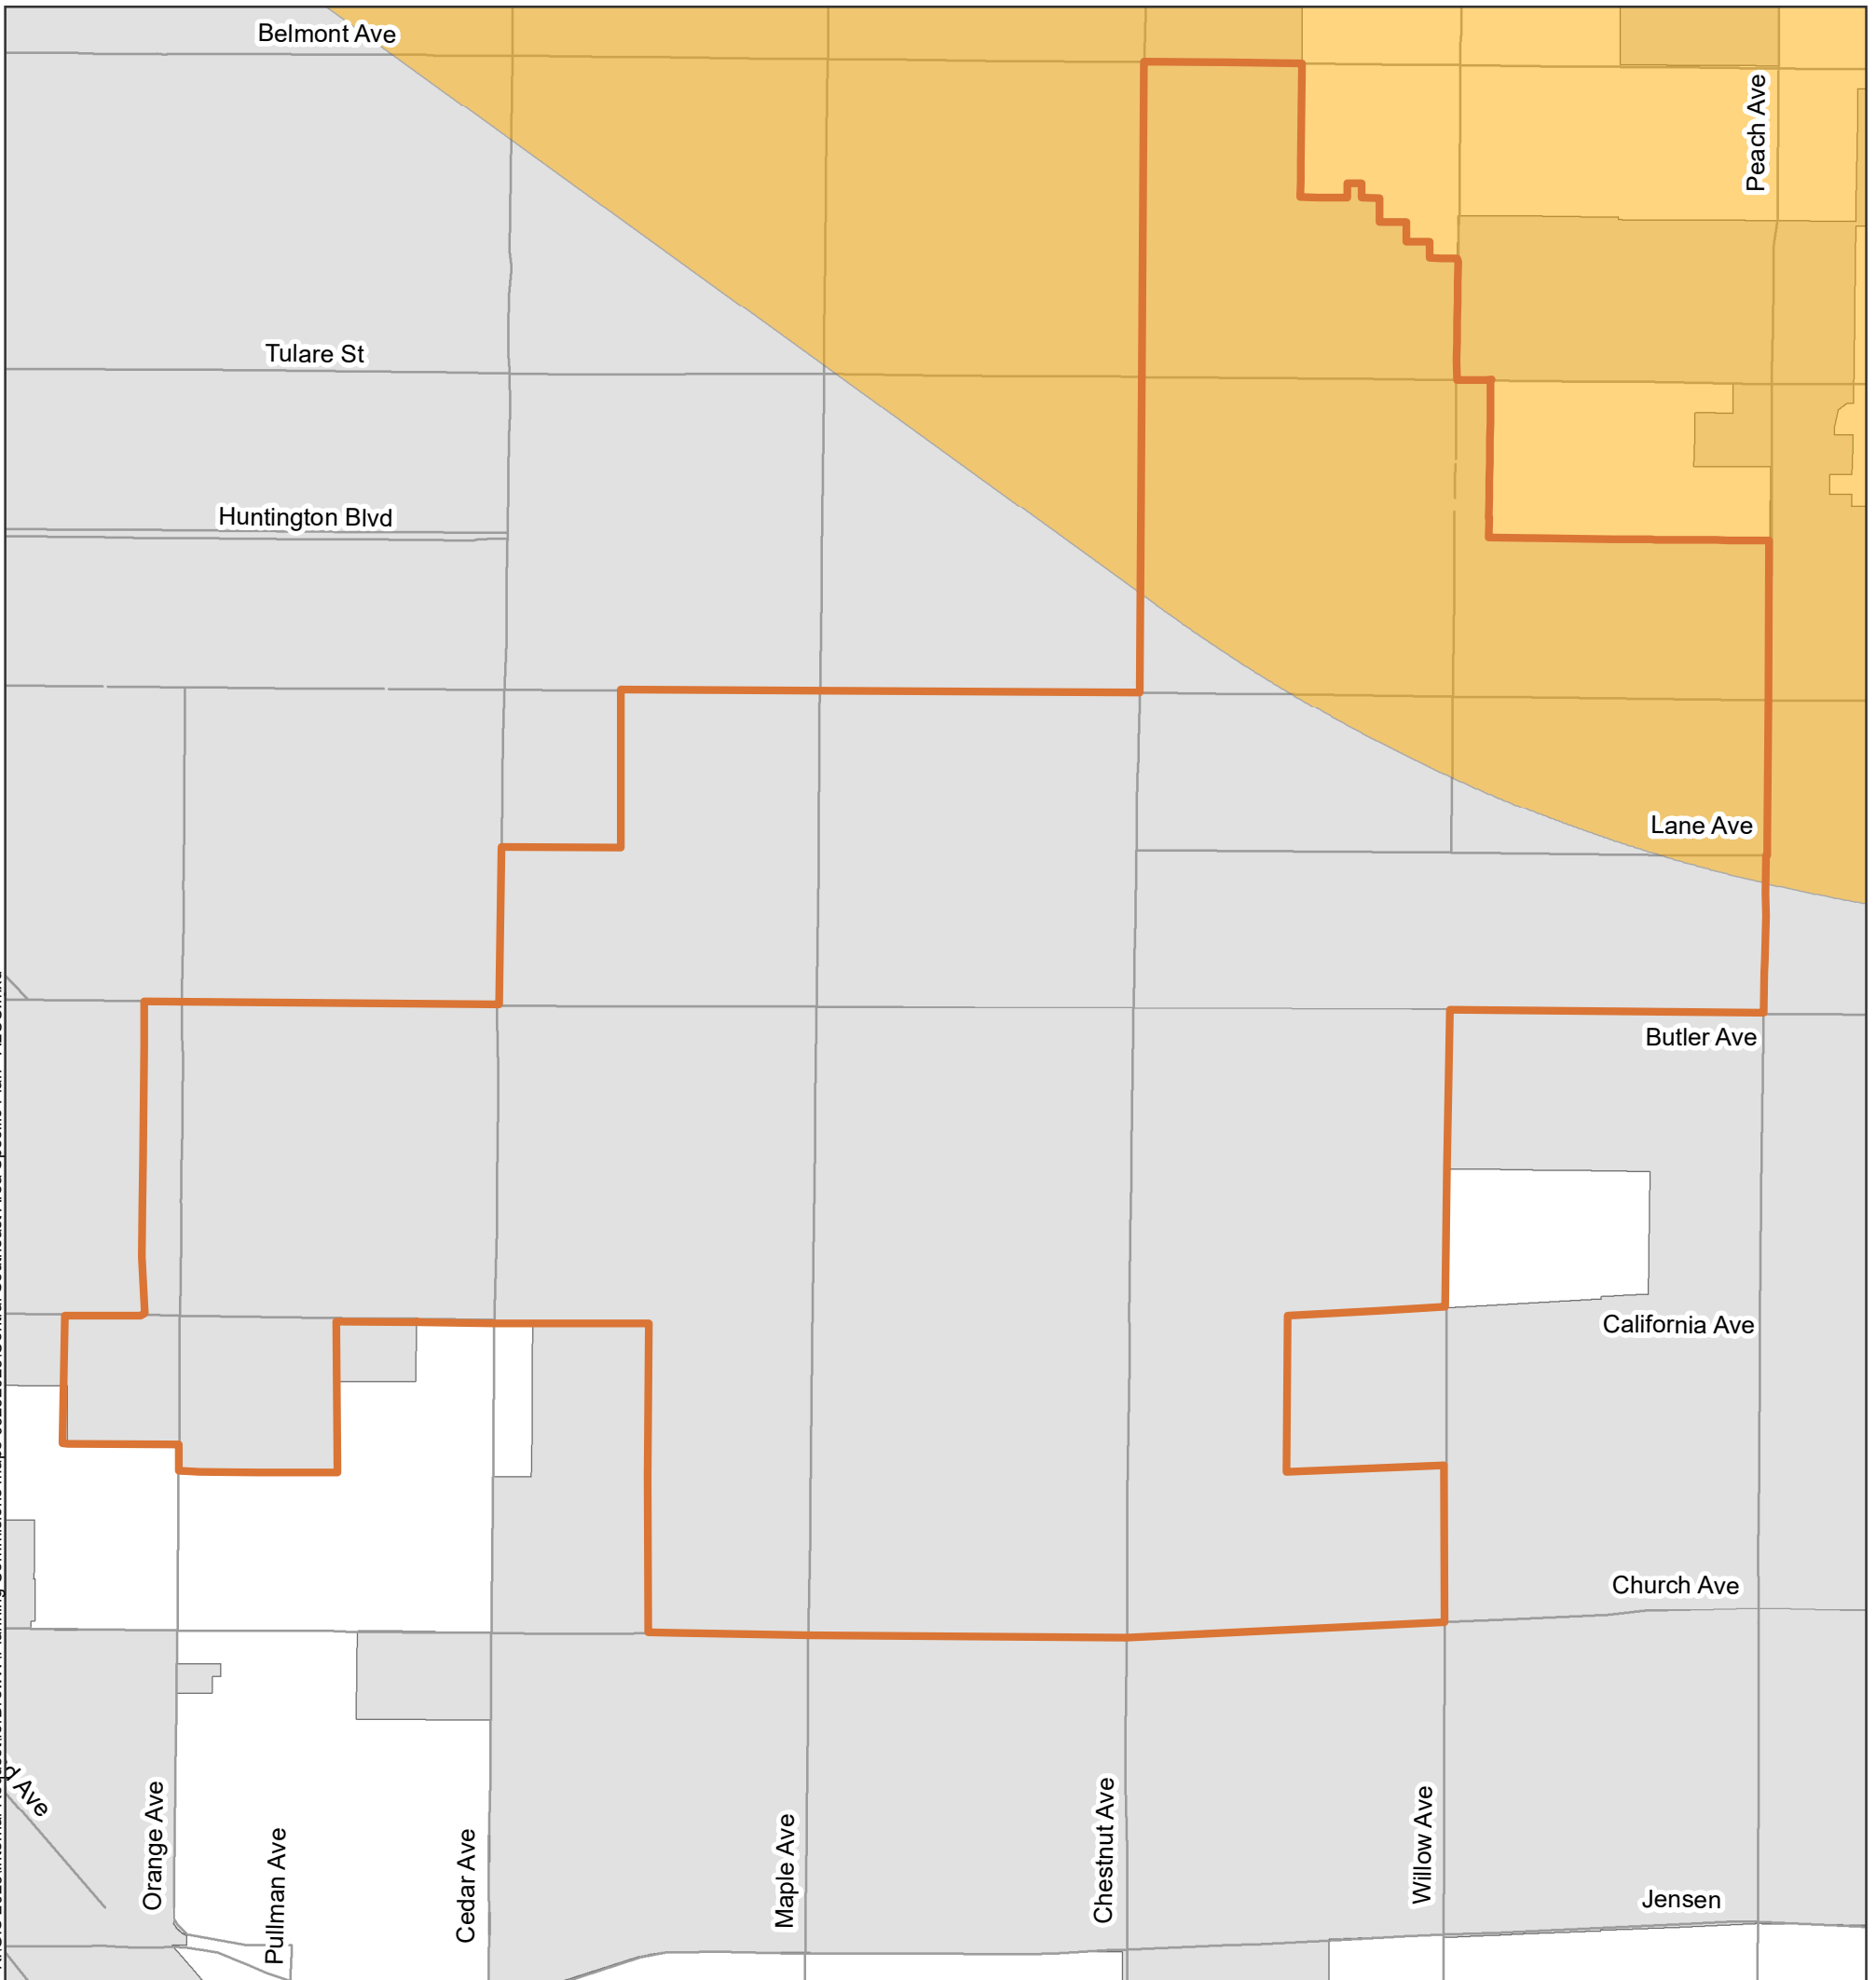

Central Southeast Area Specific Plan - ALUC

K:\GIS\2023\Internal Request\forDrew\Planning Commissions.maps_05252023\Central Southeast Area Specific Plan - ALUC.mxd

Legend

Airport Influence Area

- Based off Ultimate conditions-Zone 6
- Based off Ultimate conditions-Zone 7
- Central Southeast Specific Plan
- City limits

Prepared by the Planning and Development Department
 Disclaimer: This map is believed to be an accurate representation of the City of Fresno GIS data, however we make no warranties either expressed or implied for correctness of this data.