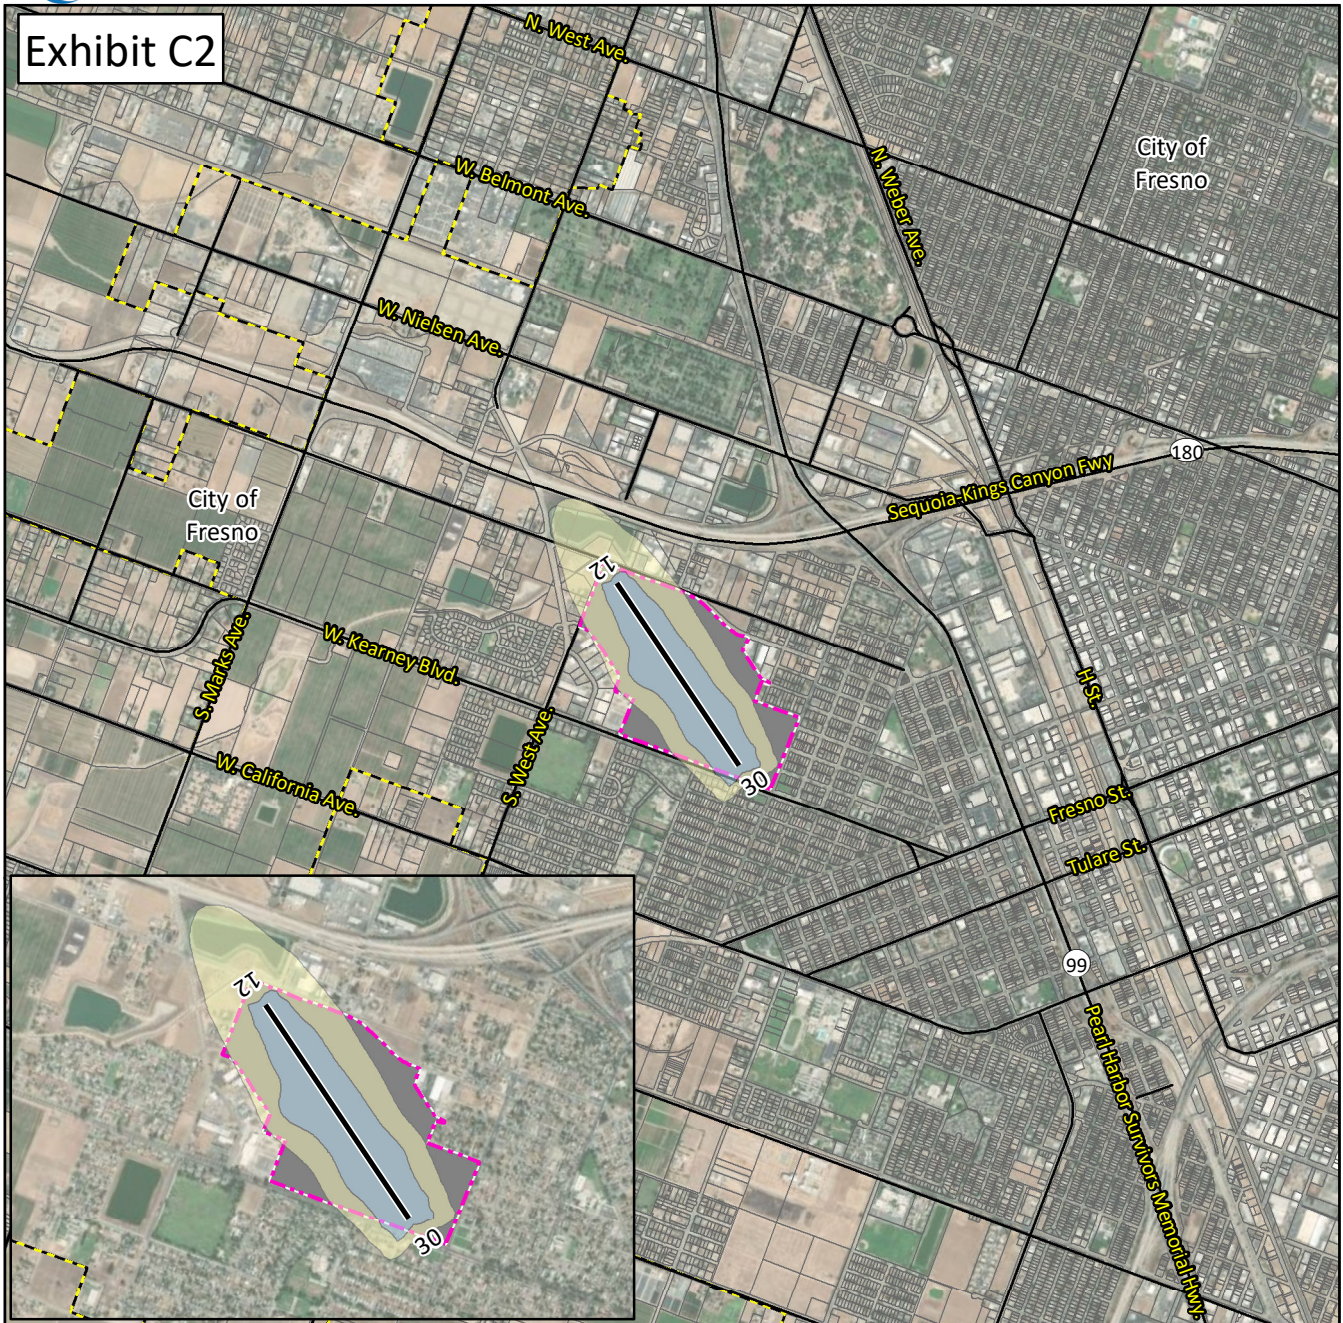

Exhibit C2

LEGEND		Future Noise Contours²	
Existing Runway ¹	Airport Property ¹	60 CNEL	
Parcel Boundary	Municipal Boundary	65 CNEL	
Streets			

¹Fresno Chandler Airport Layout Plan (2023).
²Coffman Associates Analysis, 2023.
 Sources: Fresno County Parcels, Fresno County Streets, ESRI Basemap Imagery (2022).