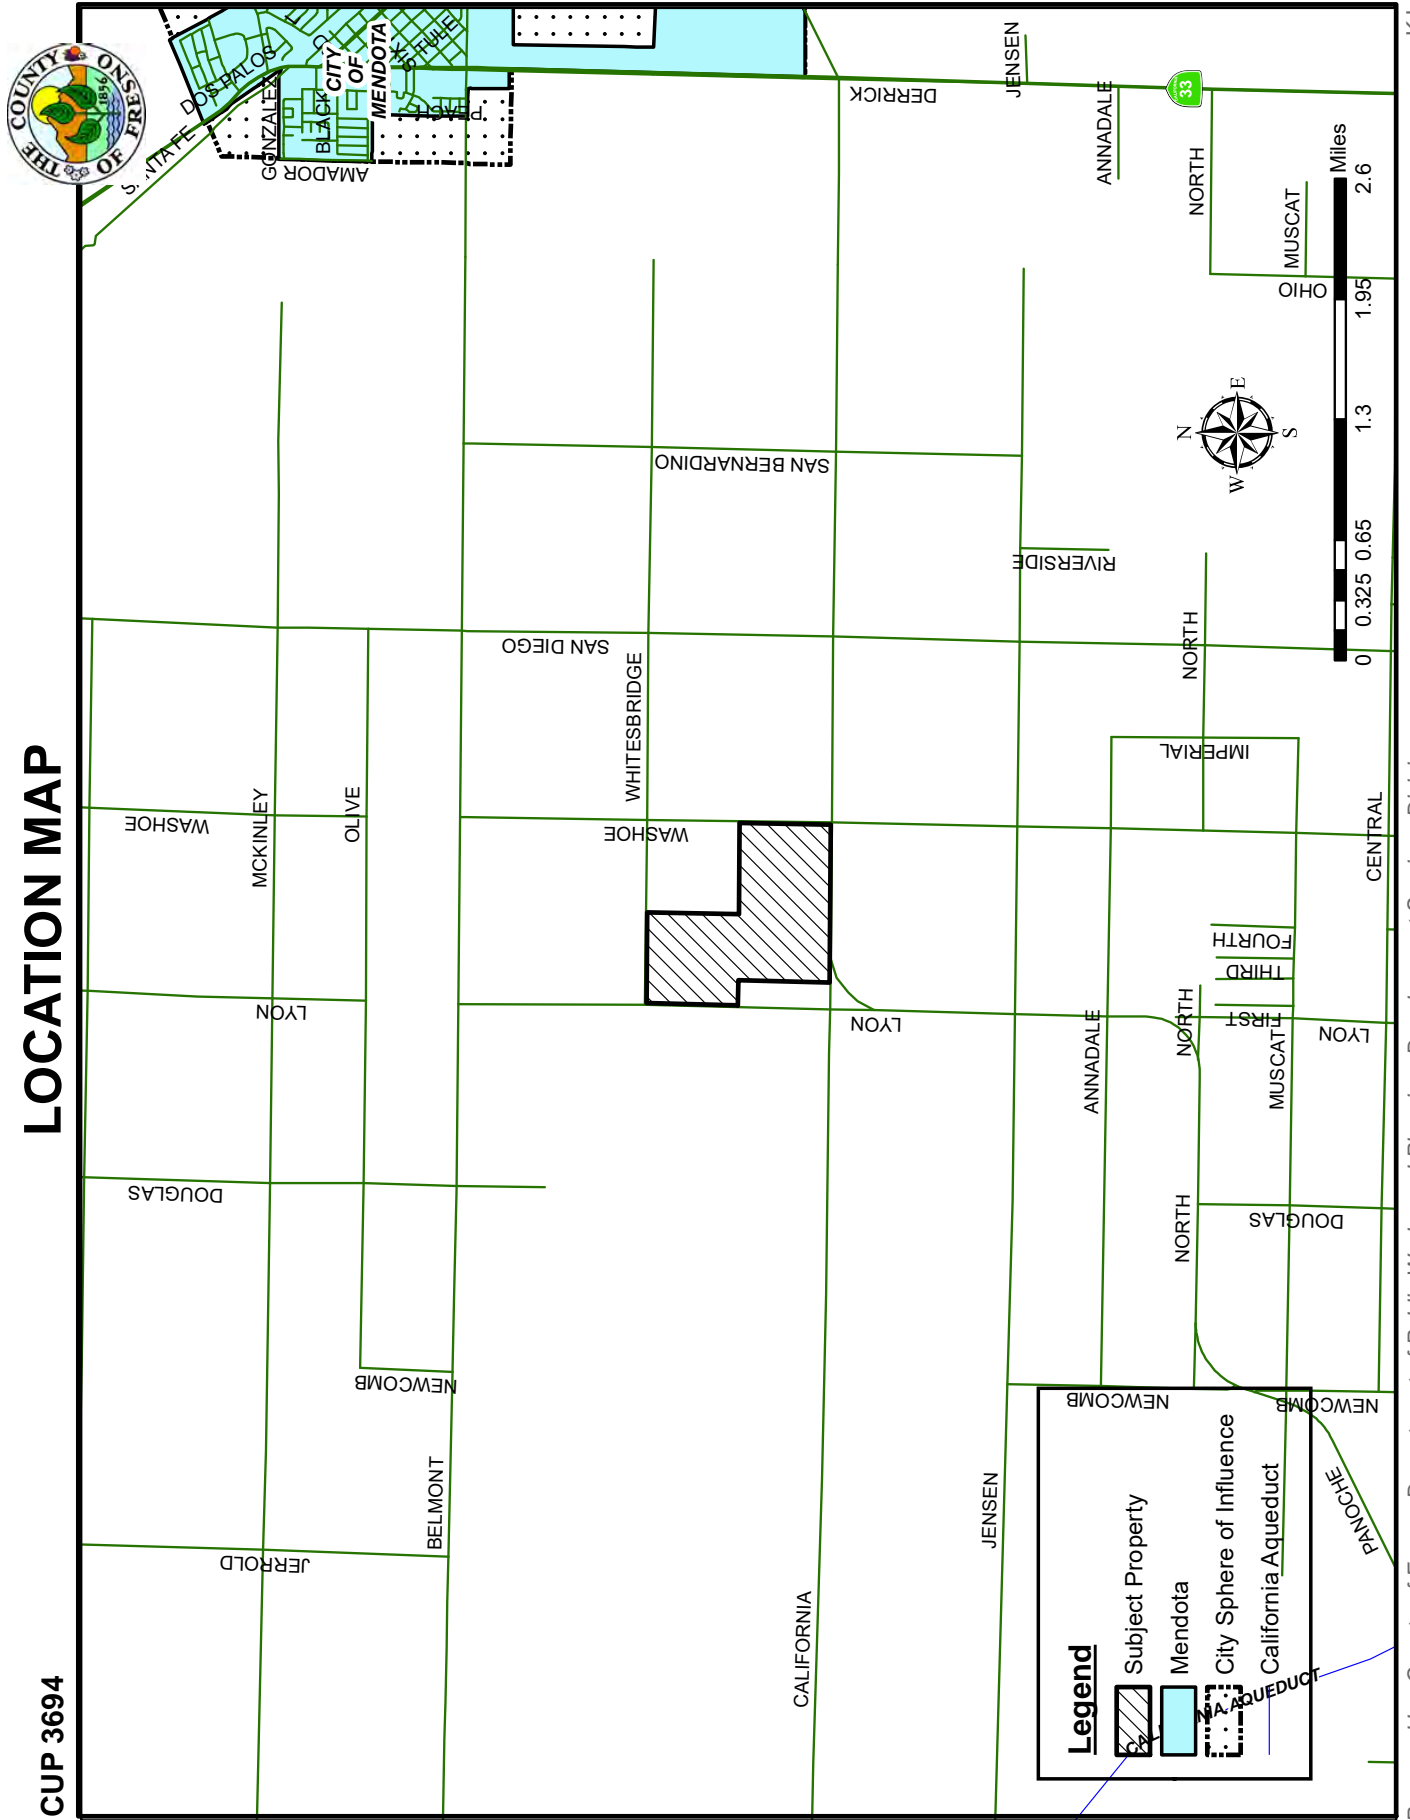

EXHIBIT 2

LOCATION MAP

CUP 3694

Distance ⓘ
5.09 mi ▾
✕
📄
↻ Start new

Mendota Junior High School

Center of Runway

904 S. Lyon Ave.,
Mendota, CA

Belmont Ave

S.
Lyon
Ave.

Center of Runway

FCI Mendota

Stamoules Produce

W. California Ave

Buhler Country Store

Philon P Pappas Co

Coit Farming Company