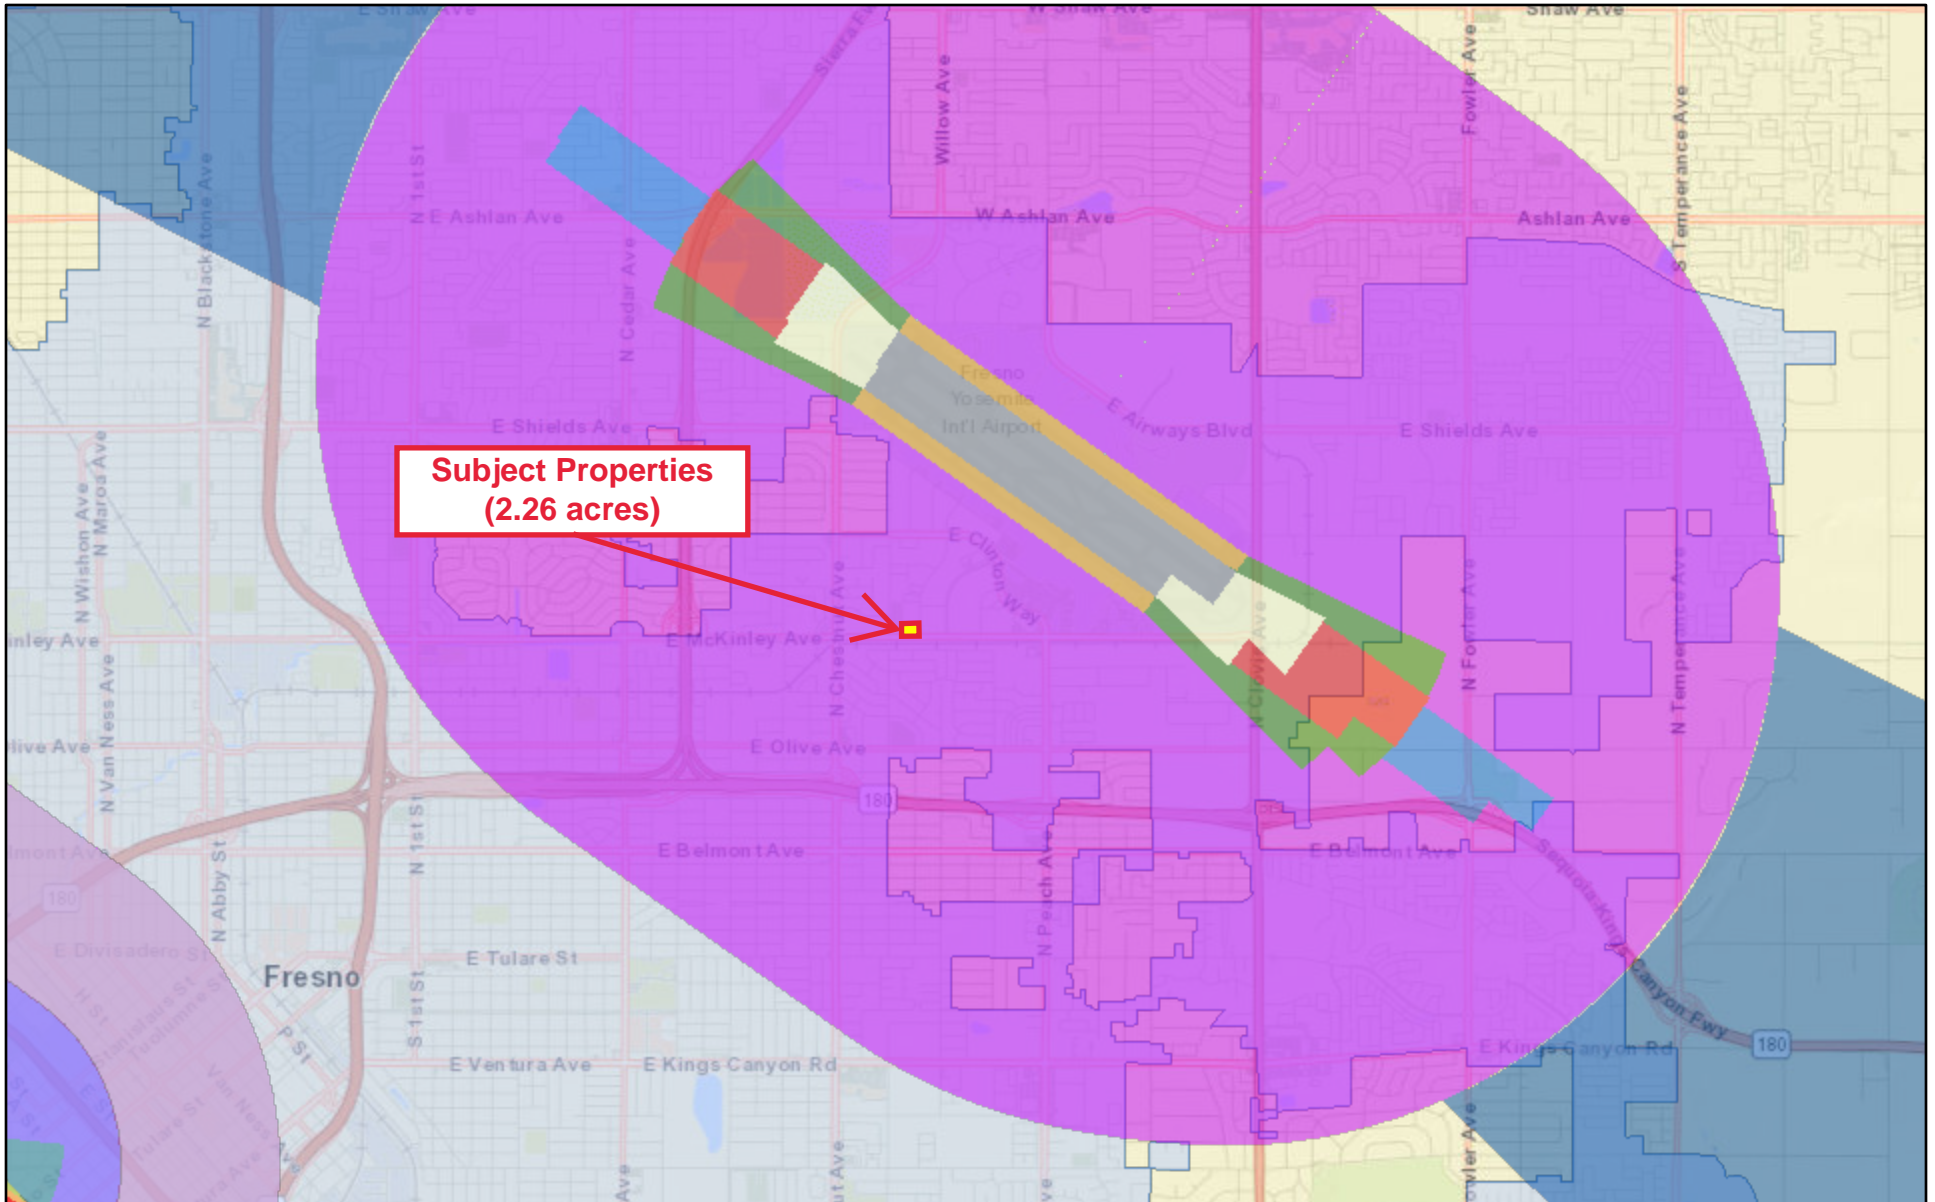

ArcGIS Web Map

3/15/2024, 1:04:54 PM

- Runway
- Zone 5 - Sideline Zone
- Zone 3 - Inner Turning Zone
- Zone 6 - Traffic Pattern Zone
- Zone 4 - Outer Approach Departure Zone
- Zone 2 - Inner Approach Departure Zone

1:72,224

Sources: Esri, HERE, Garmin, USGS, Intermap, INCREMENT P, NRCan, Esri Japan, METI, Esri China (Hong Kong), Esri Korea, Esri (Thailand),

Web AppBuilder for ArcGIS