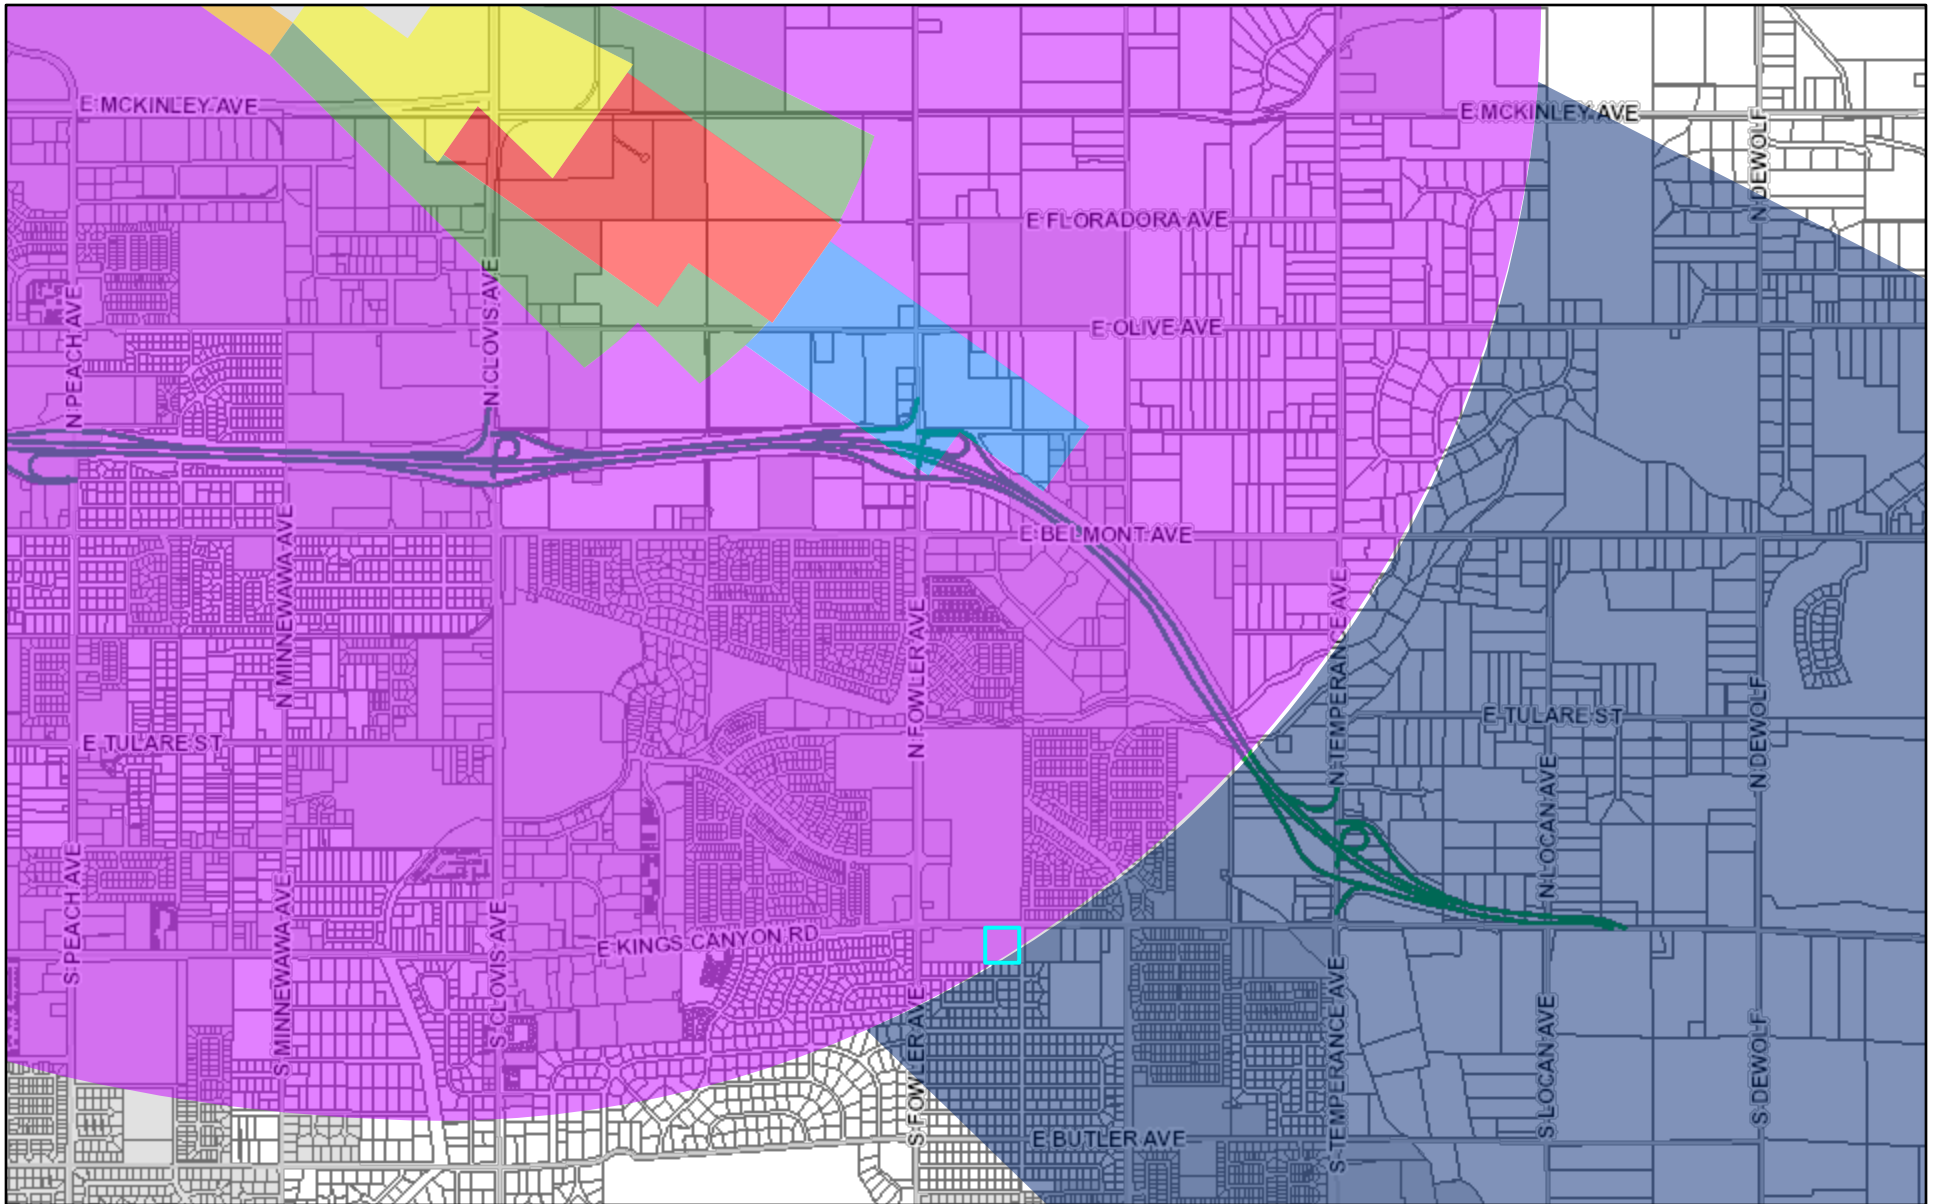

# ArcGIS Web Map

4/29/2019 3:07:16 PM

- FAT Zone 1 - Runway Protection Zone
- FAT Zone 2 - Inner Approach Departure Zone
- FAT Zone 3 - Inner Turning Zone
- FAT Zone 4 - Outer Approach Departure Zone
- FAT Zone 5 - Sideline Zone
- FAT Zone 6 - Traffic Pattern Zone