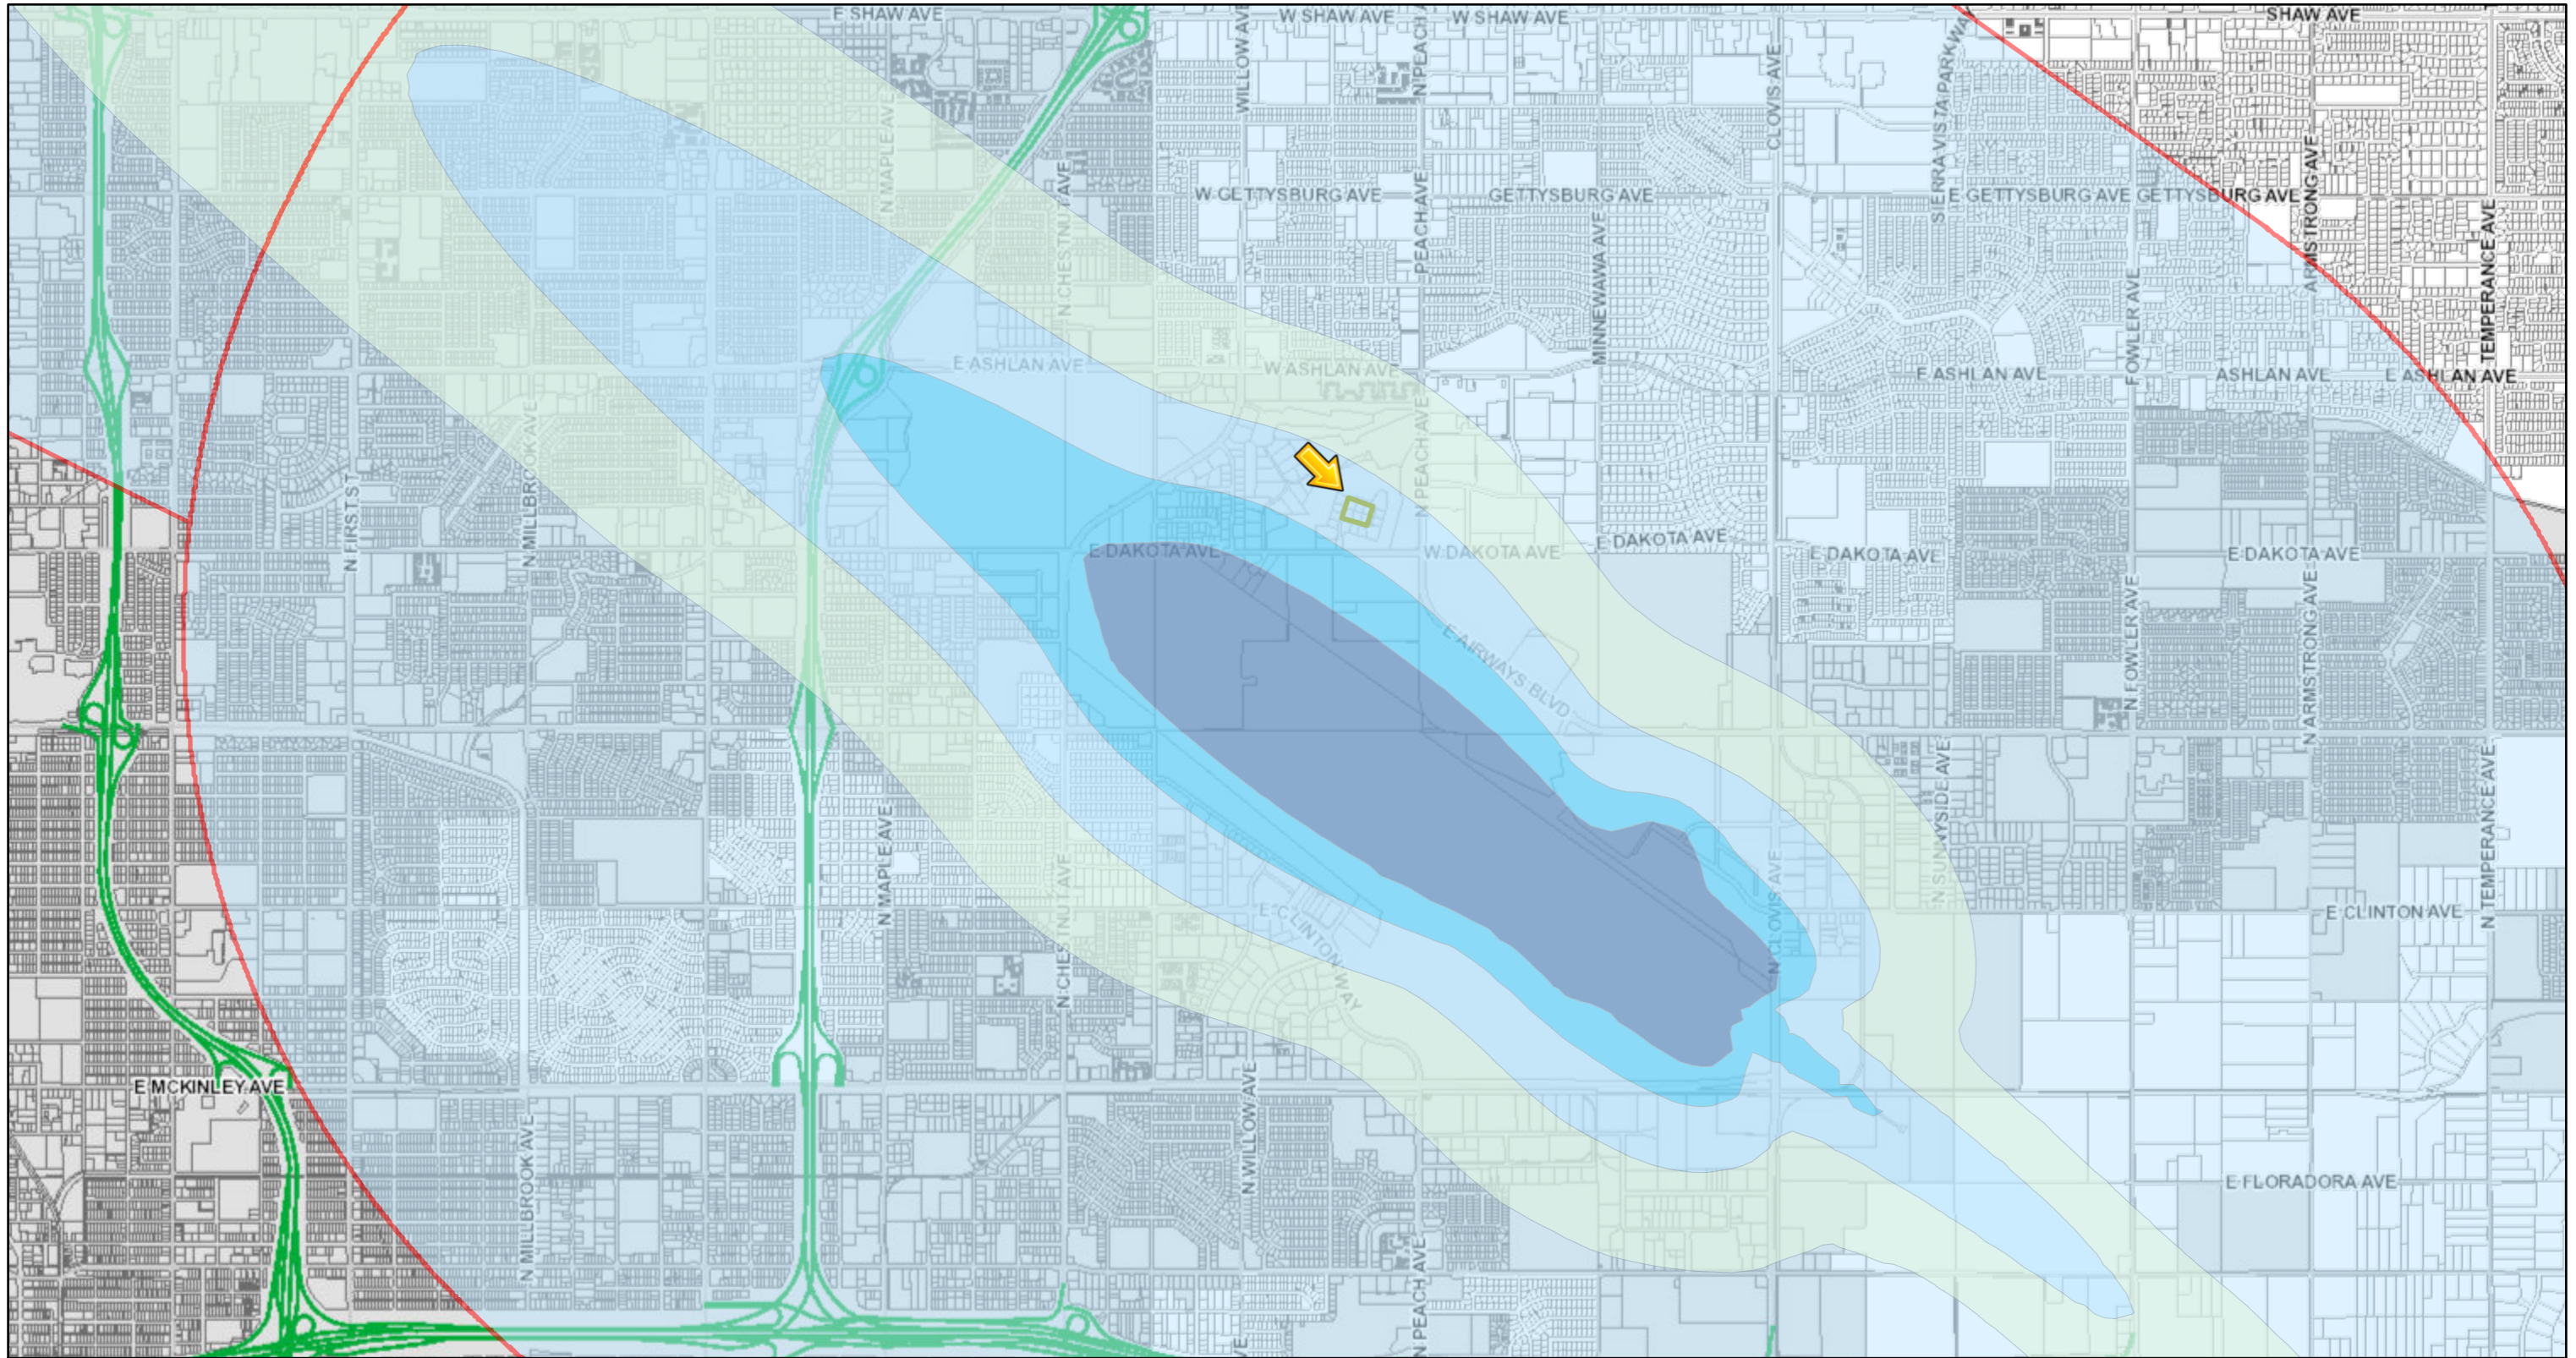

ArcGIS Web Map

7/18/2019 9:43:41 AM

1:36,112

 Override 1	 Airport Influence Area	 65 CNEL
 Override 1	FAT CNEL	 70 CNEL
	 60 CNEL	 75 CNEL