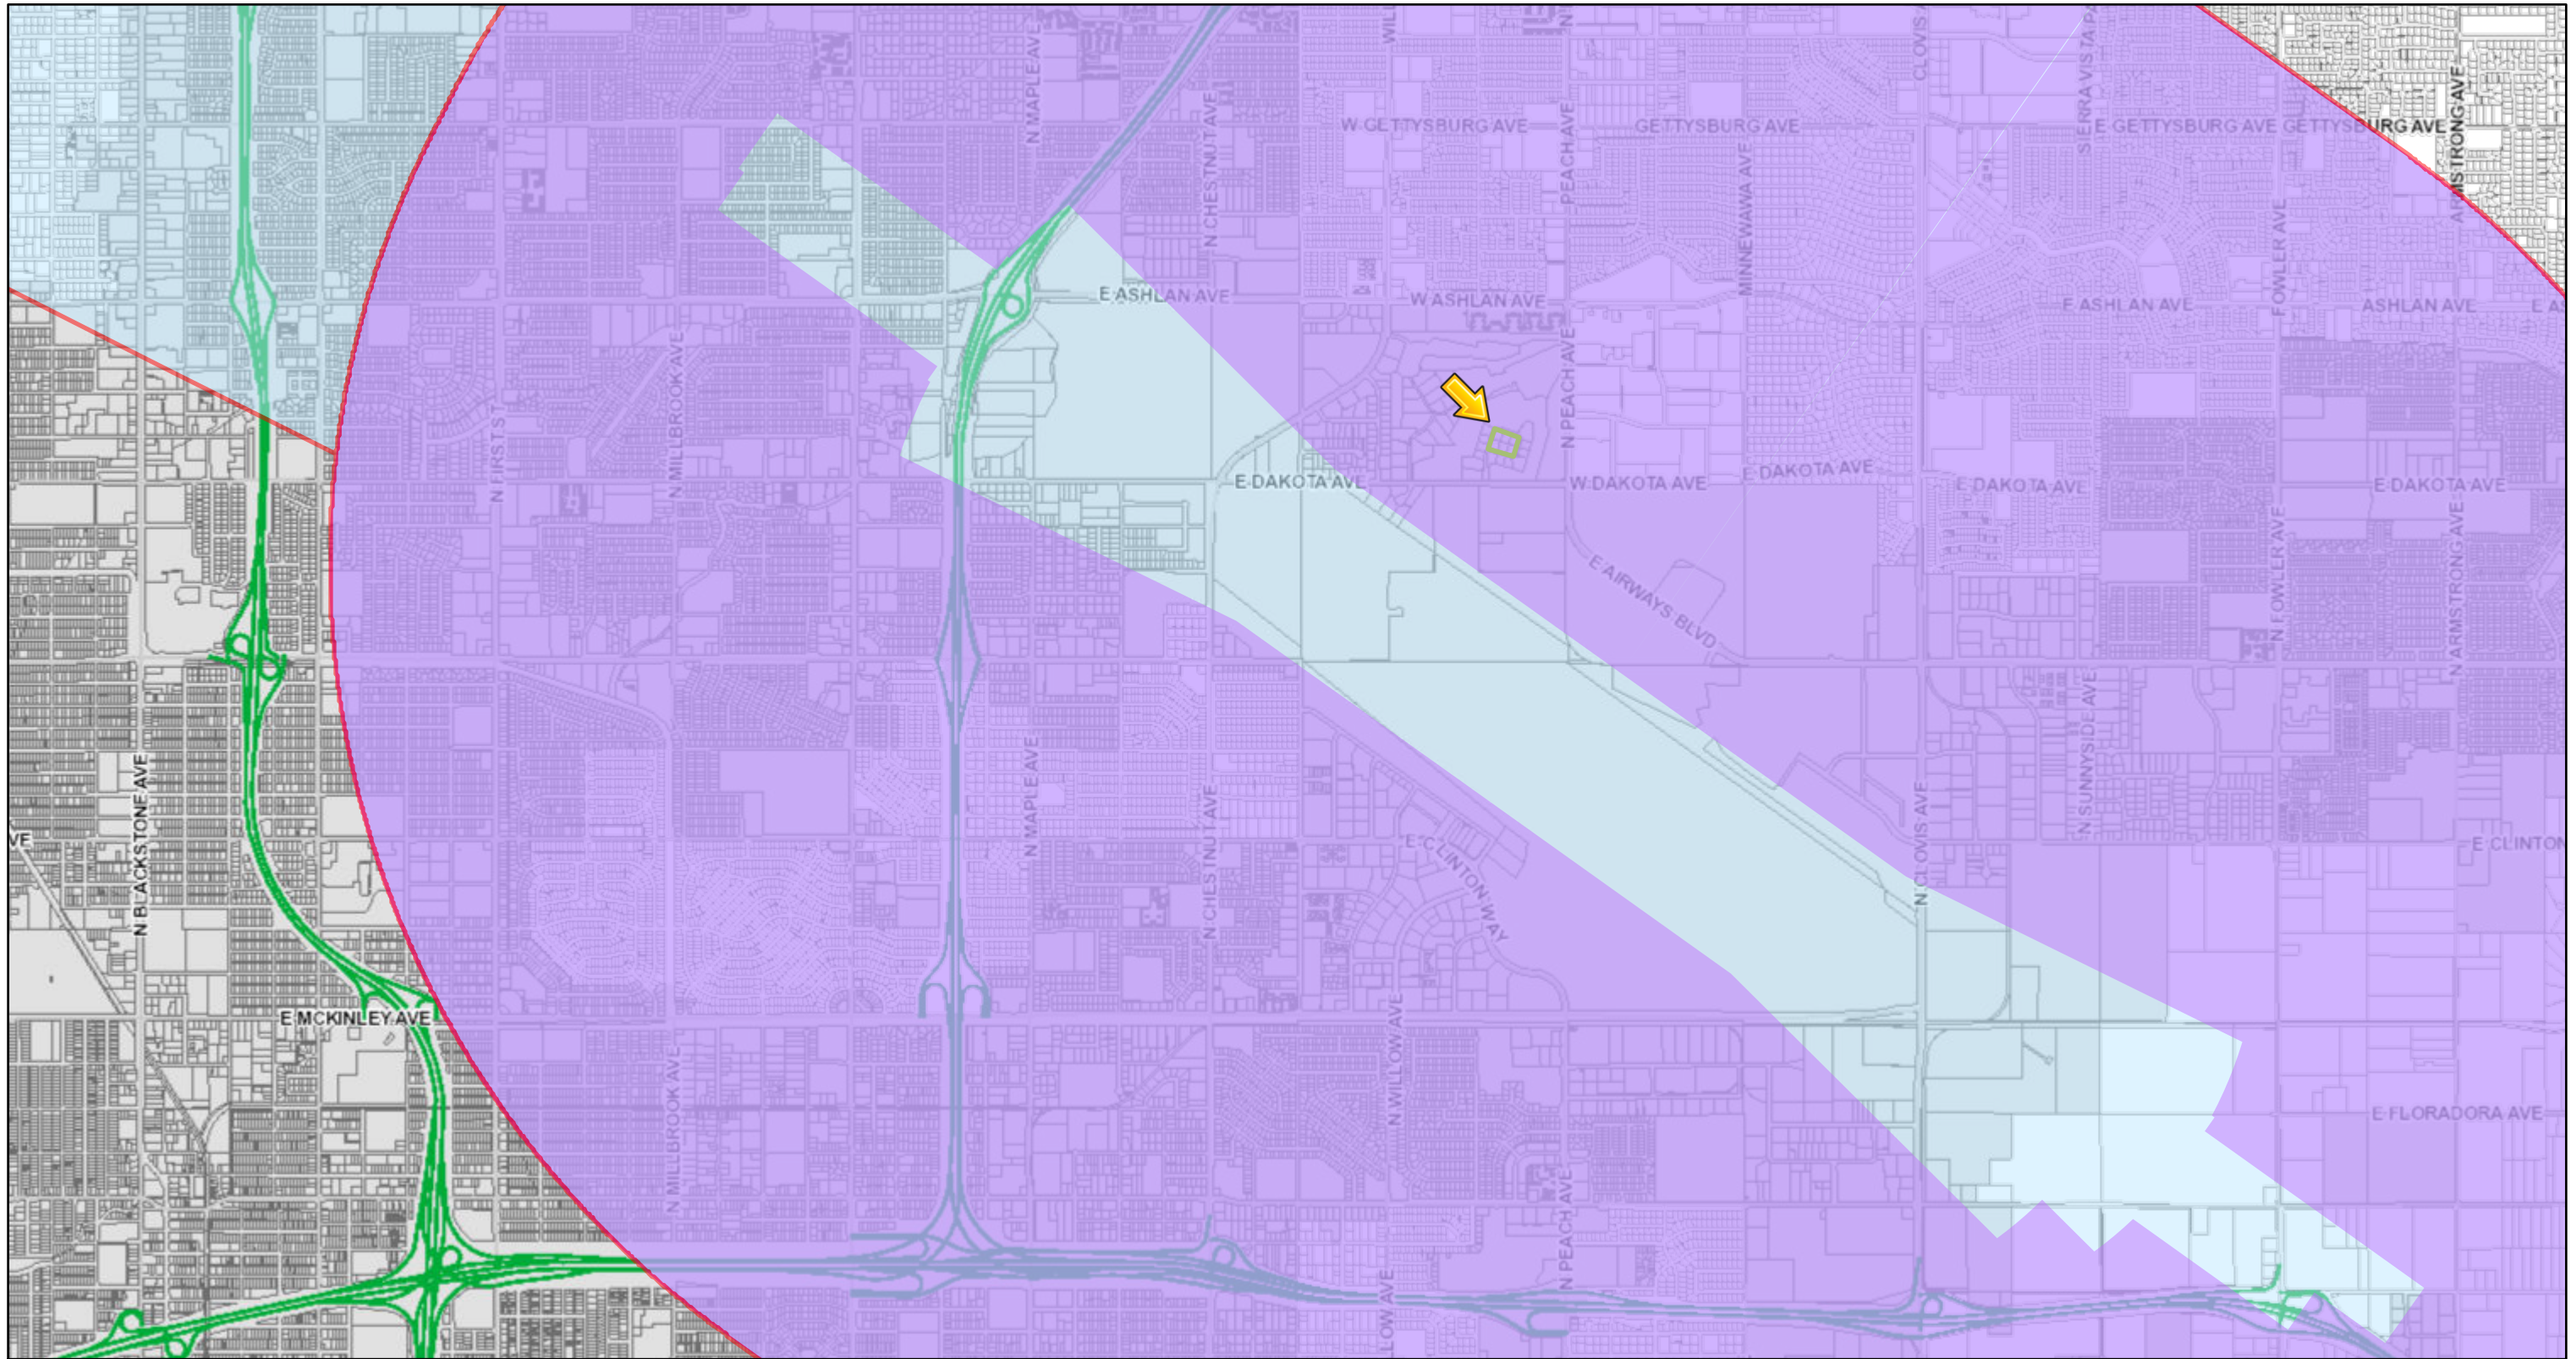

ArcGIS Web Map

7/18/2019 9:46:59 AM

1:36,112

-  Override 1
-  Override 1
-  Airport Influence Area
-  FAT Zone 6 - Traffic Pattern Zone